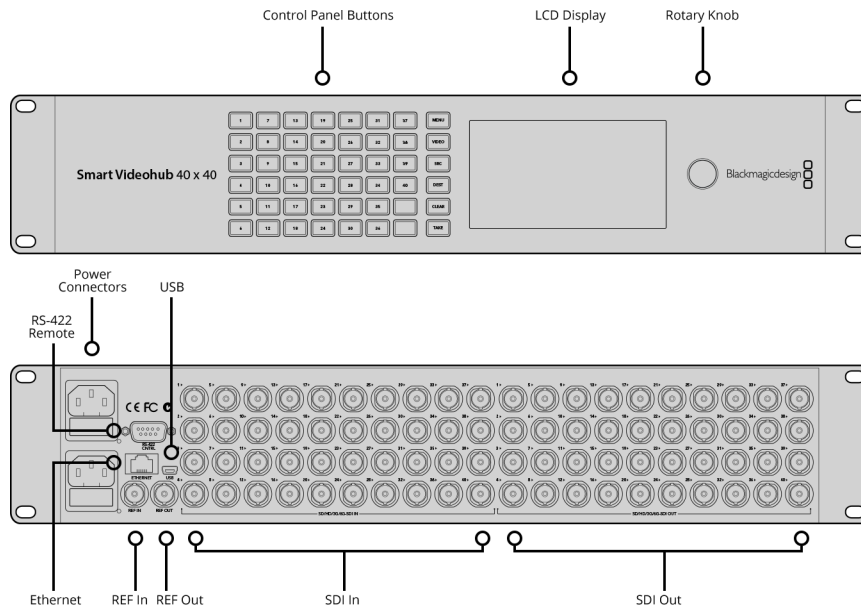

Standards

SD Video Standards

525i59.94 NTSC, 625i50 PAL

HD Video Standards

720p50, 720p59.94, 720p60
1080p23.98, 1080p24, 1080p25,
1080p29.97, 1080p30, 1080p50,
1080p59.94, 1080p60
1080PsF23.98, 1080PsF24, 1080PsF25,
1080PsF29.97, 1080PsF30
1080i50, 1080i59.94, 1080i60

2K Video Standards

2K DCI 23.98p, 2K DCI 24p, 2K DCI 25p, 2K
DCI 23.98PsF, 2K DCI 24PsF, 2K DCI 25PsF

Ultra HD Video Standards

2160p23.98, 2160p24, 2160p25,
2160p29.97, 2160p30

4K Video Standards

4K DCI 23.98p, 4K DCI 24p, 4K DCI
25p, 4K DCI 29.97p, 4K DCI 30p

SDI Compliance

SMPTE 259M, SMPTE 292M, SMPTE
296M, SMPTE 372M, SMPTE 424M,
SMPTE 425M Level A and B, SMPTE
2081-1, SMPTE 2081-10, SMPTE
2082-1, SMPTE 2082-10, ITU-R BT.656
and ITU-R BT.601

SDI Video Sampling

4:2:2 and 4:4:4.

SDI Audio Sampling

Television standard sample rate of
48kHz and 24-bit.

SDI Color Precision

10-bit 4:2:2 and 4:4:4.

SDI Color Space

YUV or RGB.

SDI Auto Switching

Automatically selects between SD-SDI,
HD-SDI, 6G-SDI and DVB-ASI on each
input so that each input can be
running a different television
standard.

SDI Metadata Support

Video payload identification ancillary
data as per SMPTE 352M.