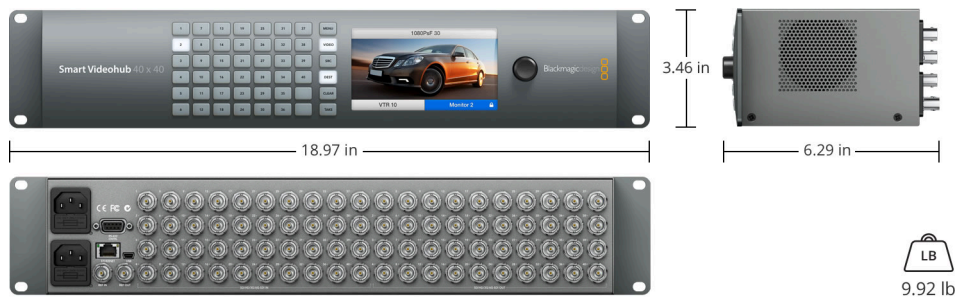

Control

Built in Control Panel

40 buttons for local control of Videohub with 6 buttons and scroll wheel for menu control. 2.2 inch color display.

External Control Panel

Includes Blackmagic Videohub software control panel for Mac OS X and Windows. Supports Blackmagic Smart Control and Blackmagic Master Control hardware panels. Includes Blackmagic Videohub SDK and Ethernet Videohub Control Protocol.

Software

Software Control

Router control included free for Windows™ and Mac OS X™.

Internal Software Upgrade

Via included updater application.

Operating Systems

macOS 10.12 Sierra, macOS High Sierra 10.13 or later.

Windows 8.1 or Windows 10.

Display

Displays

Built in 5 inch LCD for video and menu settings.

Power Requirements

Power Supply

2 x Internal 90 - 240V AC. IEC power cables required.

Power Fail Protection

Crosspoint connections preserved and restored instantly at power on.

Power Consumption

58 Watts

Physical Specifications