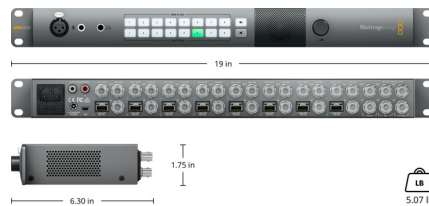

Operating Systems

Mac OS X 10.11 El Capitan,
macOS Sierra or later.

Windows 8.1 or Windows 10.

Power Requirements

Power Supply

110 - 240V AC input with redundant
12 - 31V DC input.

Power Usage

60 Watts

Physical Specifications

Physical Installation

Physical Installation

1 rack unit size. Less than 6 inches deep.

Environmental Specifications

Operating temperature

0° to 40° C (32° to 104° F)

Storage temperature

-20° to 45° C (-4° to 113° F)

Relative Humidity

0% to 90% non-condensing

What's Included

AEM Talkback Converter 4K
SD card with software and manual