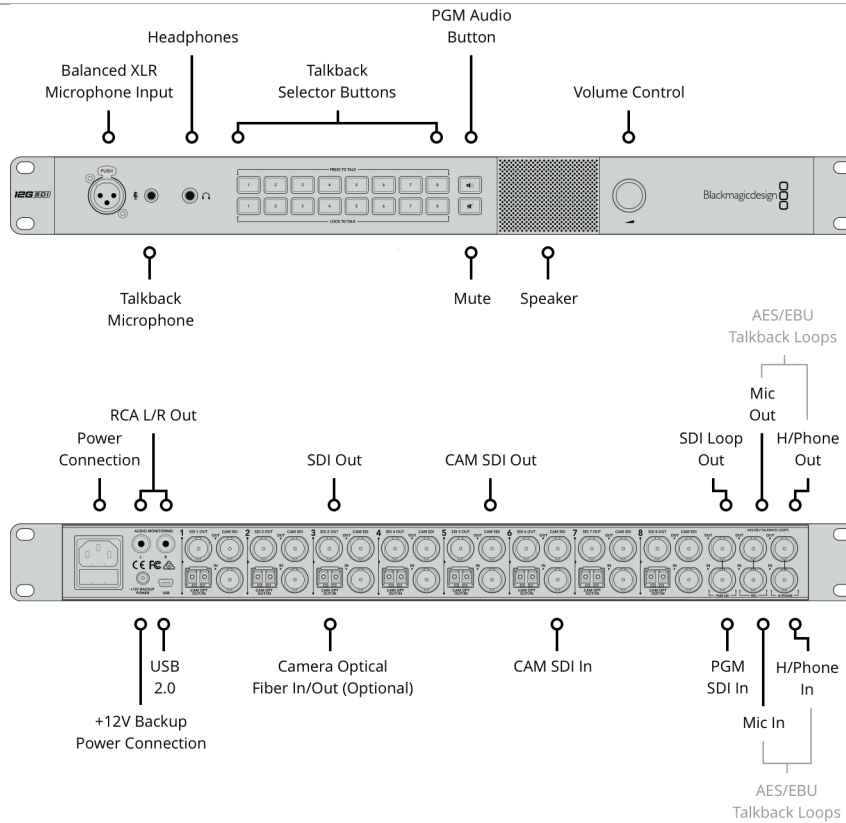

Connections

SDI Program Inputs

1 x 10-bit SD/HD/Ultra HD 4K auto switching program input from switcher, including tally information with 16 channel embedded audio.

SDI Program Outputs

1 x 10-bit SD/HD/Ultra HD 4K auto switching program loop thru output connects to another ATEM Talkback Converter 4K.

Optical Fiber Video Inputs (Optional)

8 x single mode SD/HD/Ultra HD 4K auto switching camera inputs with LC connector.

Optical Fiber Video Outputs

(Optional)

8 x single mode SD/HD/Ultra HD 4K auto switching camera outputs with LC connector.

Optical Fiber Audio Inputs

8 x single mode camera audio inputs with LC connector. Channels 1 and 2 are camera audio. Channels 15 and 16 are intercom audio.

Optical Fiber Audio Outputs

8 x single mode camera audio outputs with LC connector. Channels 1 and 2 are camera audio. Channels 15 and 16 are intercom audio.

Computer Interface

1 x mini-B type USB connector for firmware updates.

Standards

SD Video Standards

525i59.94 NTSC, 625i50 PAL

HD Video Standards

720p50, 720p59.94, 720p60
 1080p23.98, 1080p24, 1080p25,
 1080p29.97, 1080p30, 1080p50,
 1080p59.94, 1080p60
 1080PsF23.98, 1080PsF24,
 1080PsF25, 1080PsF29.97, 1080PsF30
 1080i50, 1080i59.94, 1080i60