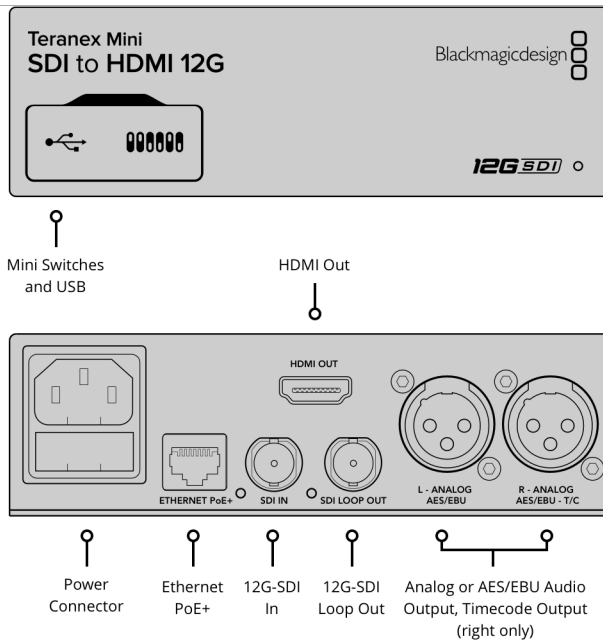

SDI Input Standards

SD Video Standards

525i59.94 NTSC, 625i50 PAL

HD Video Standards

720p50, 720p59.94, 720p60
1080p23.98, 1080p24, 1080p25,
1080p29.97, 1080p30, 1080p50,
1080p59.94, 1080p60
1080PsF23.98, 1080PsF24,
1080PsF25, 1080PsF29.97, 1080PsF30
1080i50, 1080i59.94, 1080i60

2K Video Standards

2K DCI 23.98p, 2K DCI 24p, 2K DCI
25p
2K DCI 23.98PsF, 2K DCI 24PsF, 2K
DCI 25PsF

Ultra HD Video Standards

2160p23.98, 2160p24, 2160p25,
2160p29.97, 2160p30, 2160p50,
2160p59.94, 2160p60

4K Video Standards

4K DCI 23.98p, 4K DCI 24p, 4K DCI
25p

SDI Compliance

SMPTE 259M, SMPTE 292M, SMPTE
296M, SMPTE 372M, SMPTE 424M,
SMPTE 425M Level A and B, SMPTE
2081-1, SMPTE 2081-10, SMPTE
2082-1 and SMPTE 2082-10

SDI Video Rates

SDI video connections are switchable
between standard definition, high
definition level A and level B 3G-SDI,
6G-SDI and 12G-SDI.

SDI Video Sampling

4:2:2 and 4:4:4

SDI Audio Sampling

Television standard sample rate of
48 kHz and 24-bit.

SDI Color Precision

4:2:2 and 4:4:4

SDI Color Space

YUV and RGB. 33 point LUT's can be
loaded via Teranex Utility.

HDMI Output Standards

SD Video Standards

525i59.94 NTSC, 625i50 PAL

HD Video Standards

720p50, 720p59.94, 720p60
1080p23.98, 1080p24, 1080p25,
1080p29.97, 1080p30, 1080p50,
1080p59.94, 1080p60
1080i50, 1080i59.94, 1080i60

Ultra HD Video Standards

2160p23.98, 2160p24, 2160p25,
2160p29.97, 2160p30, 2160p50,
2160p59.94, 2160p60