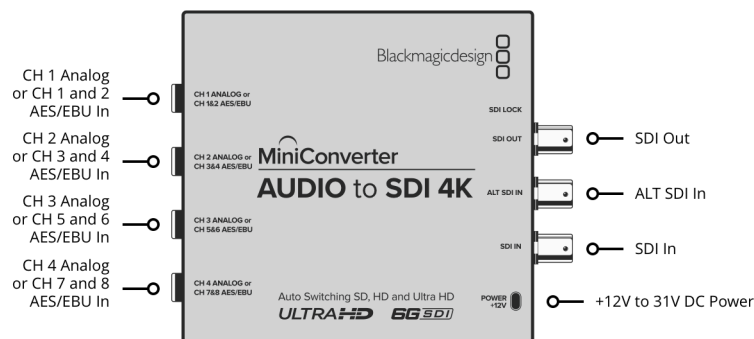

Mini Converter Audio to SDI 4K

Mini Converter Audio to SDI 4K includes everything you need to embed 4 channels of analog audio or 8 channels of AES/EBU digital audio into any SDI video connection. Now you can embed professional audio from devices such as audio mixers and analog decks into SDI video connections for use with SDI routers and decks or to add extra audio channels to video converters!

$295

Connections

SDI Video Inputs

1 x SD, HD or 6G-SDI. 1 x ALT SDI Input for automatic switch over if main input fails.

SDI Video Outputs

1 x Embedded SDI Output.

Analog Audio Inputs

4 channels of professional balanced analog audio with standard 1/4 inch jack connections.

Digital Audio Inputs

8 channels of professional balanced digital with standard 1/4 inch jack connections.

SDI Redundant Input

Automatically switches over if main SDI input is lost.

Multi Rate Support

Auto detection SD, HD or 6G-SDI.

Updates and Configuration

Via USB 2.0 high speed. (480 Mb/s)

Relocking

Yes