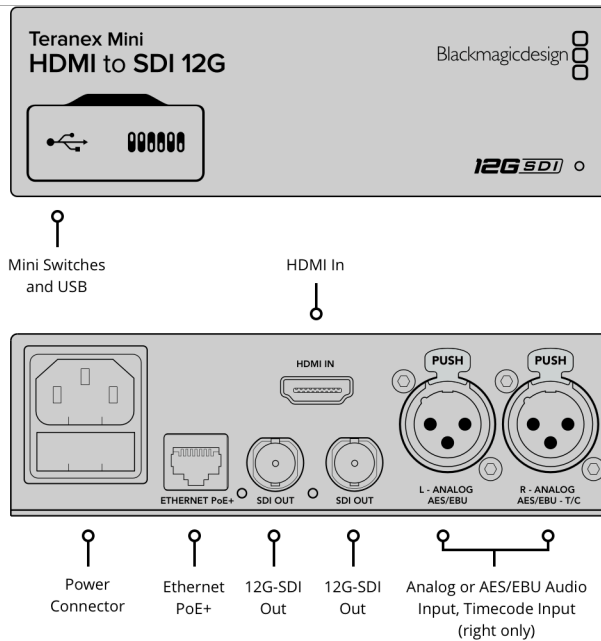

SDI Output Standards

SD Video Standards

525i59.94 NTSC, 625i50 PAL

HD Video Standards

720p50, 720p59.94, 720p60
1080p23.98, 1080p24, 1080p25 ,
1080p29.97, 1080p30, 1080p50,
1080p59.94, 1080p60
1080i50, 1080i59.94, 1080i60

2K Video Standards

2K DCI 23.98p, 2K DCI 24p, 2K DCI
25p

Ultra HD Video Standards

2160p23.98, 2160p24, 2160p25,
2160p29.97, 2160p30, 2160p50,
2160p59.94, 2160p60

4K Video Standards

4K DCI 23.98p, 4K DCI 24p, 4K DCI
25p

SDI Compliance

SMPTE 259M, SMPTE 292M, SMPTE
296M, SMPTE 372M, SMPTE 424M,
SMPTE 425M Level A and B, SMPTE
2081-1, SMPTE 2081-10, SMPTE
2082-1 and SMPTE 2082-10

SDI Video Rates

SDI video connections are auto
switching between standard
definition SDI, high definition 3G-SDI,
6G-SDI, and 12G-SDI.

SDI Video Sampling

4:2:2

SDI Audio Sampling

Television standard sample rate of 48
kHz and 24-bit.

SDI Color Precision

4:2:2

SDI Color Space

YUV

HDMI Input Standards

SD Video Standards

525i59.94 NTSC, 625i50 PAL

HD Video Standards

720p50, 720p59.94, 720p60
1080p23.98, 1080p24, 1080p25,
1080p29.97, 1080p30, 1080p50,
1080p59.94, 1080p60
1080i50, 1080i59.94, 1080i60

2K Video Standards

1080p23.98, 1080p24, 1080p25

Ultra HD Video Standards

2160p23.98, 2160p24, 2160p25,
2160p29.97, 2160p30, 2160p50,
2160p59.94, 2160p60