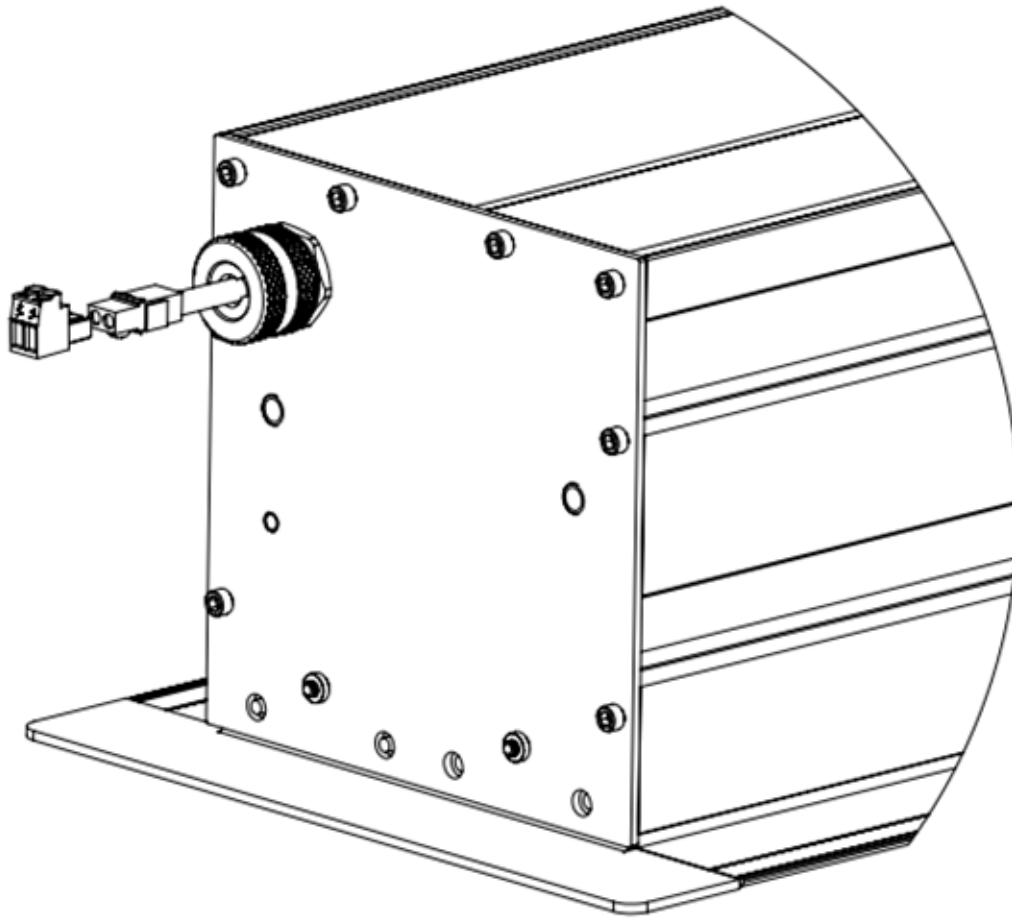

# Connections - 5 Motorized

24v DC - RTS Motor

24V+ (RED)

24V- (BLACK)

TERMINAL BLOCK CONNECTION

# Connections - 5 Motorized

24v DC - RTS Motor with Power Supply

24v DC - RTS Motor with Power by Janus