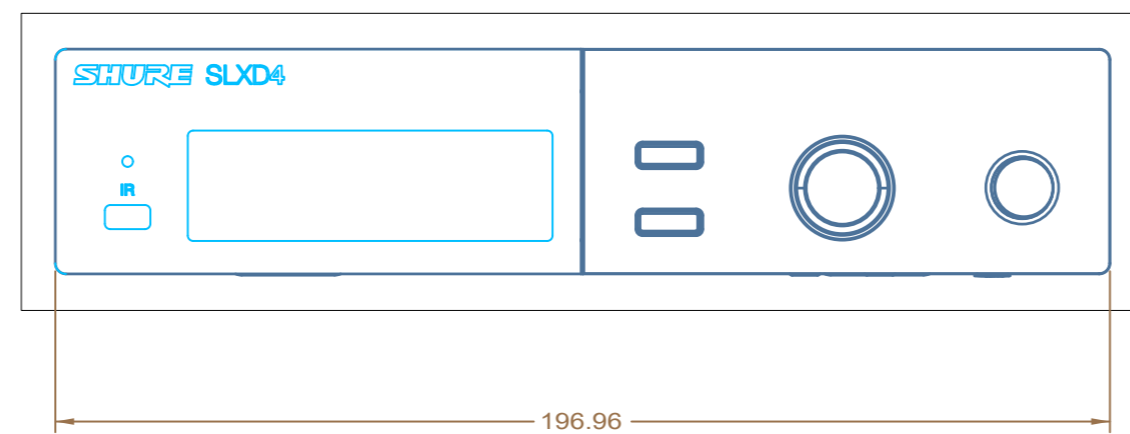

SHURE SLXD2
SCALE 1:1
DIMENSIONS IN mm

SHURE SLXD4
SCALE 1:1
DIMENSIONS IN mm