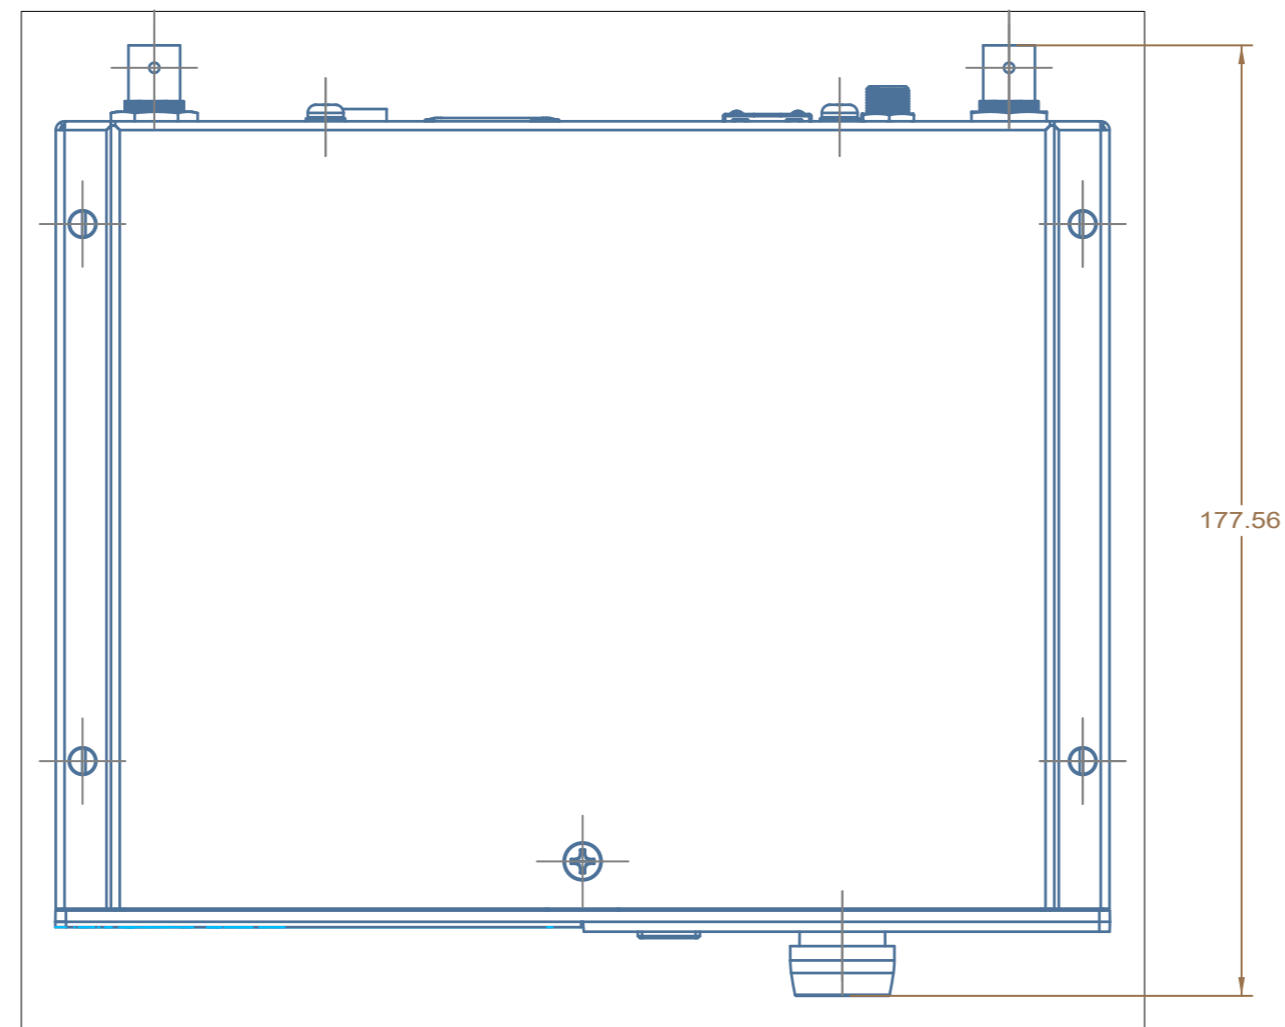

SHURE SLXD2
SCALE 1:1
DIMENSIONS IN mm

SHURE SLXD4
SCALE 1:1
DIMENSIONS IN mm