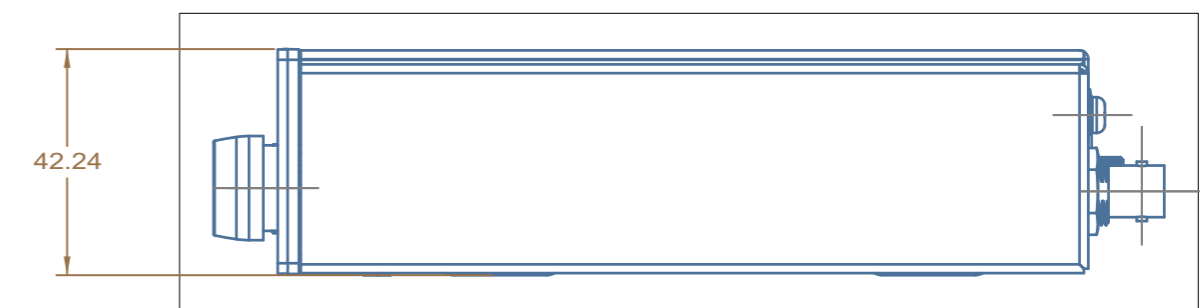

SHURE SLXD2
SCALE 1:1
DIMENSIONS IN mm

SHURE SLXD4
SCALE 1:1
DIMENSIONS IN mm