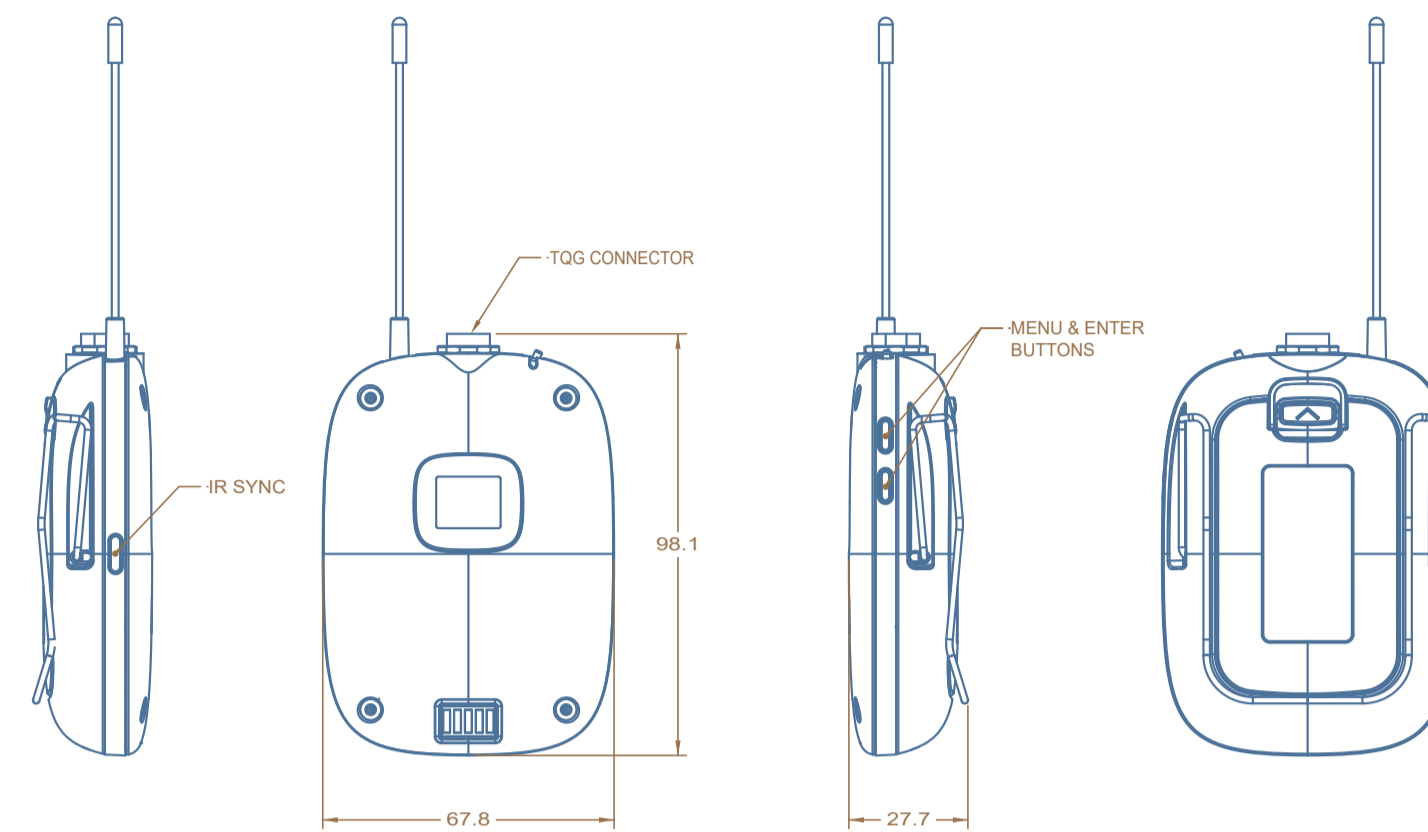

SM55
SCALE 1:1
DIMENSIONS SHOWN IN mm

SHURE SLXD1
SCALE 1:1
DIMENSIONS IN mm

SHURE SLXD4D
SCALE 1:1
DIMENSIONS IN mm