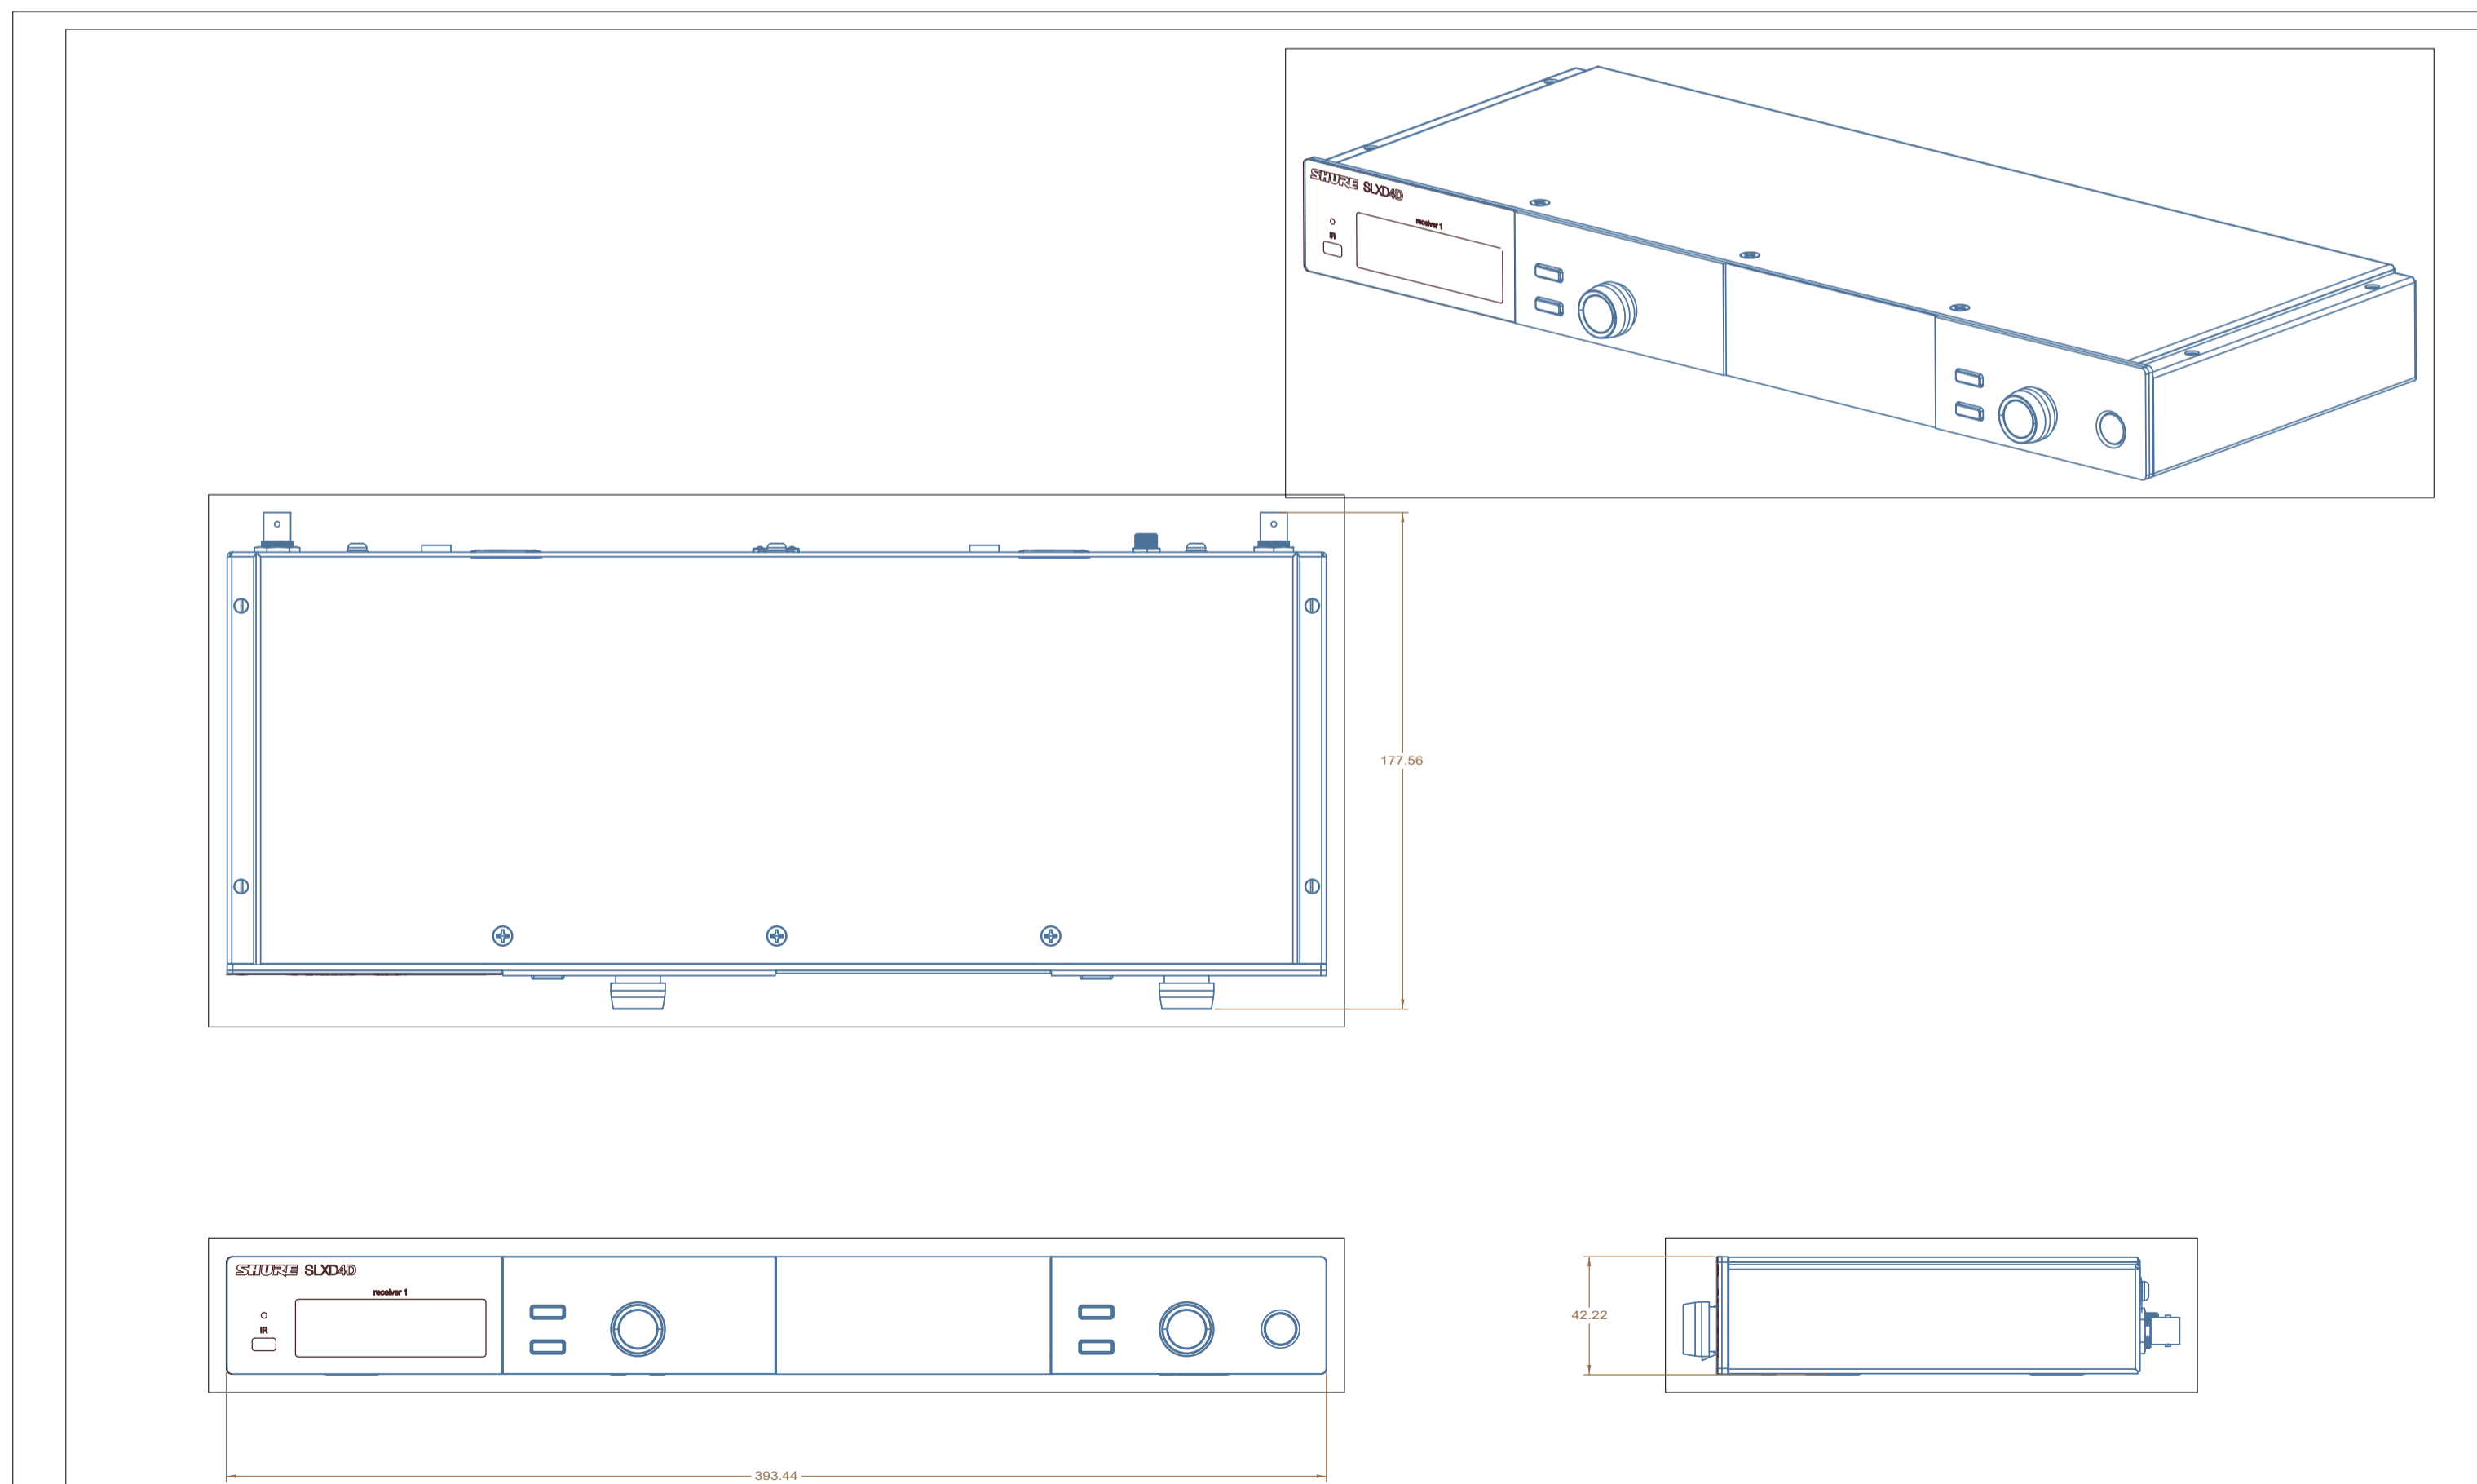

SM55
SCALE 1:1
DIMENSIONS SHOWN IN mm

SHURE SLXD1
SCALE 1:1
DIMENSIONS IN mm

SHURE SLXD4D
SCALE 1:1
DIMENSIONS IN mm