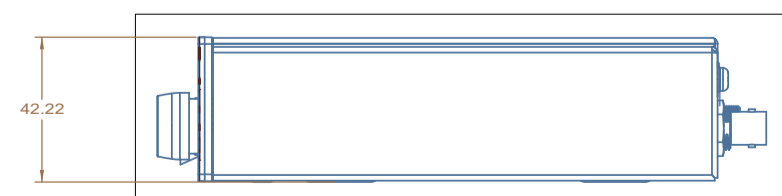

SHURE SLXD1
SCALE 1:1
DIMENSIONS IN mm

SHURE SLXD4D
SCALE 1:1
DIMENSIONS IN mm