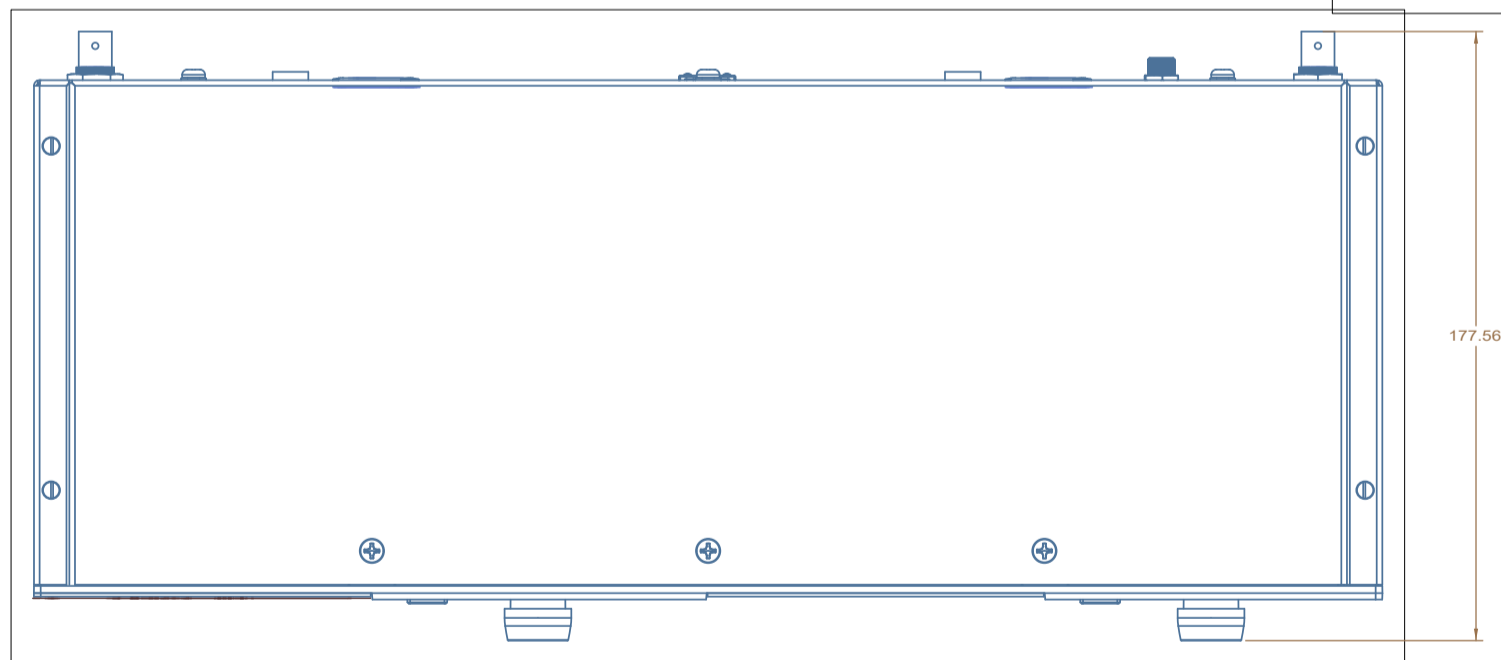

SHURE SLXD1
SCALE 1:1
DIMENSIONS IN mm

SHURE SLXD4D
SCALE 1:1
DIMENSIONS IN mm