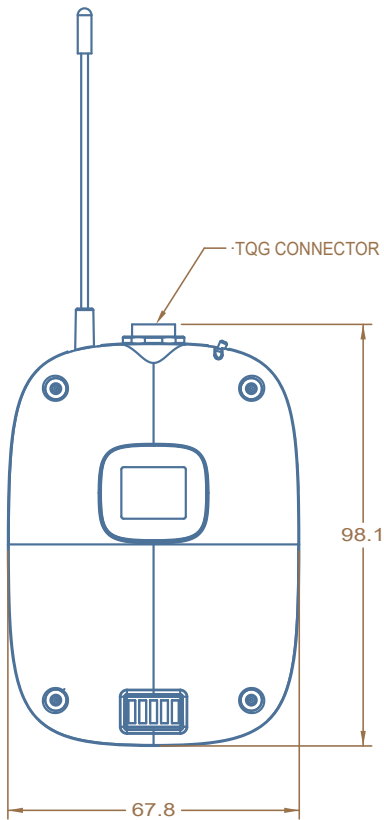

SHURE SLXD4
SCALE 1:1
DIMENSIONS IN mm

SHURE SLXD1
SCALE 1:1
DIMENSIONS IN mm