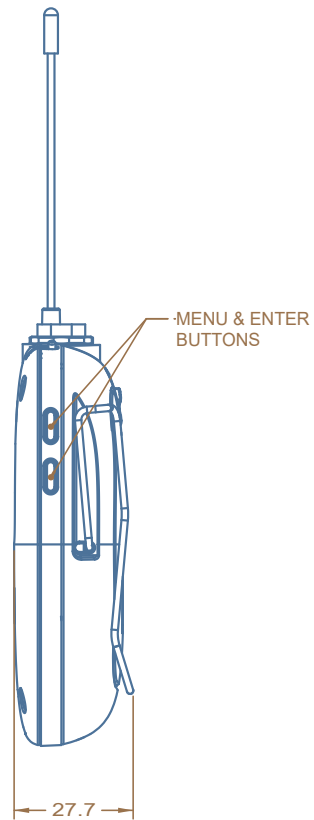

SHURE SLXD4
SCALE 1:1
DIMENSIONS IN mm

SHURE SLXD1
SCALE 1:1
DIMENSIONS IN mm