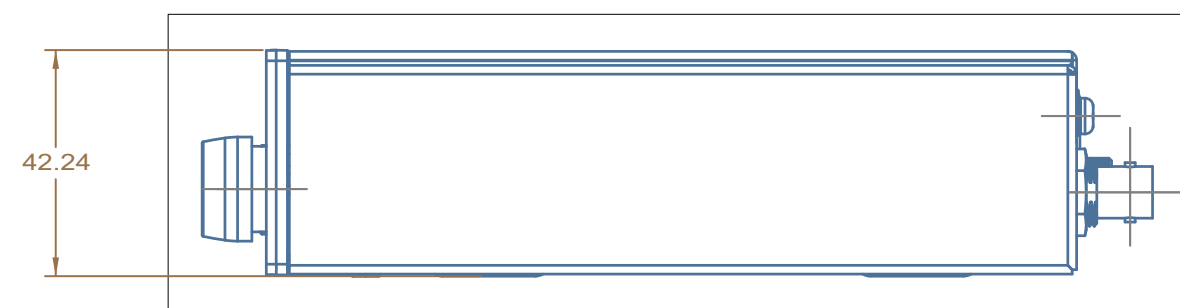

SHURE SLXD1
SCALE 1:1
DIMENSIONS IN mm

SHURE SLXD2
SCALE 1:1
DIMENSIONS IN mm

SHURE SLXD4
SCALE 1:1
DIMENSIONS IN mm