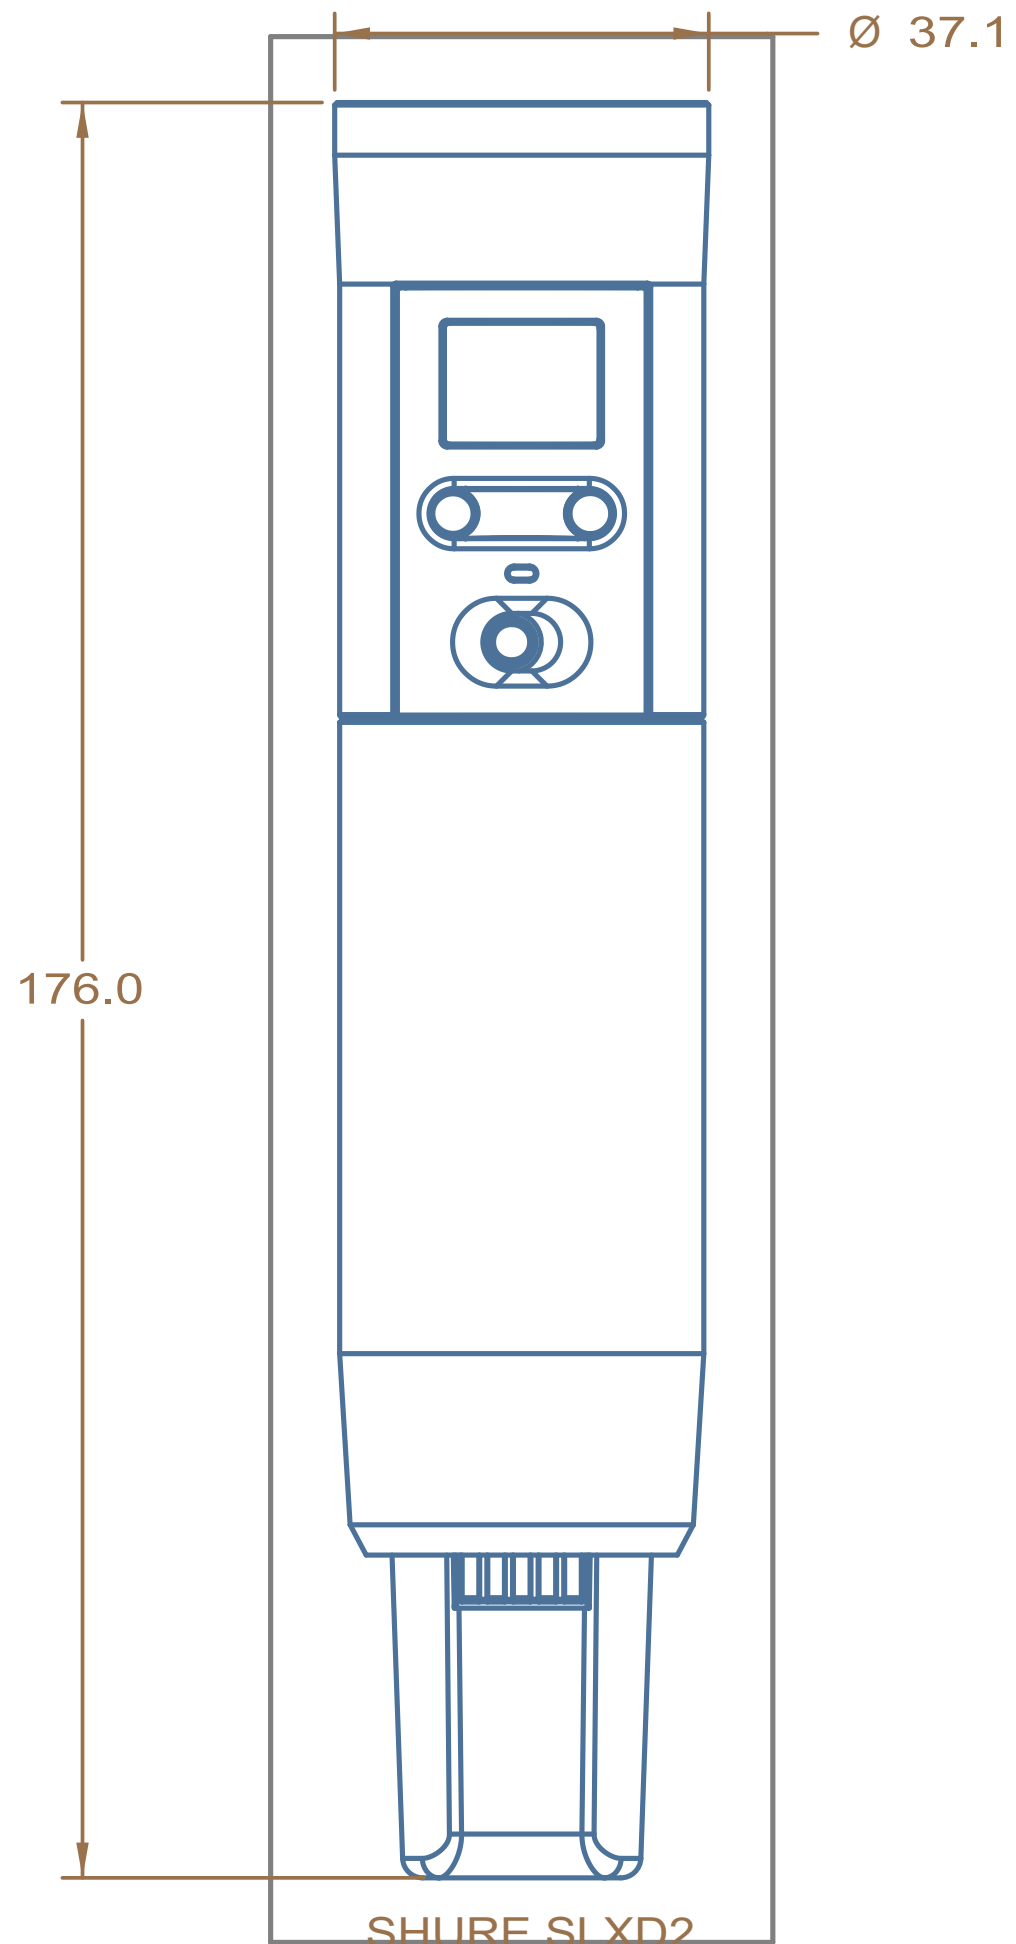

SHURE SLXD1
SCALE 1:1
DIMENSIONS IN mm

SHURE SLXD2
SCALE 1:1
DIMENSIONS IN mm

SHURE SLXD4
SCALE 1:1
DIMENSIONS IN mm