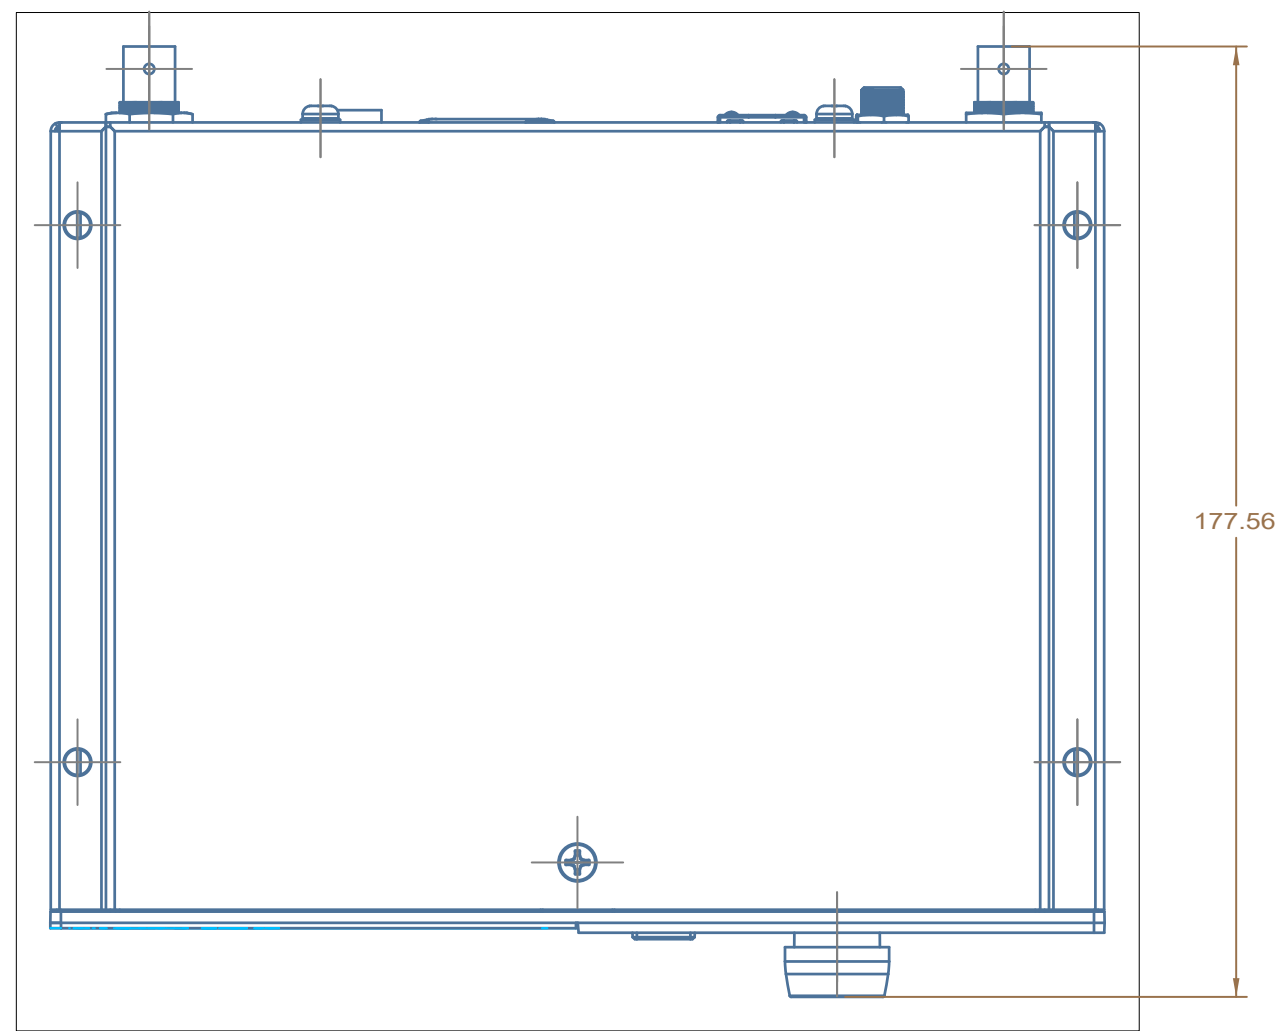

SHURE SLXD1
SCALE 1:1
DIMENSIONS IN mm

SHURE SLXD2
SCALE 1:1
DIMENSIONS IN mm

SHURE SLXD4
SCALE 1:1
DIMENSIONS IN mm