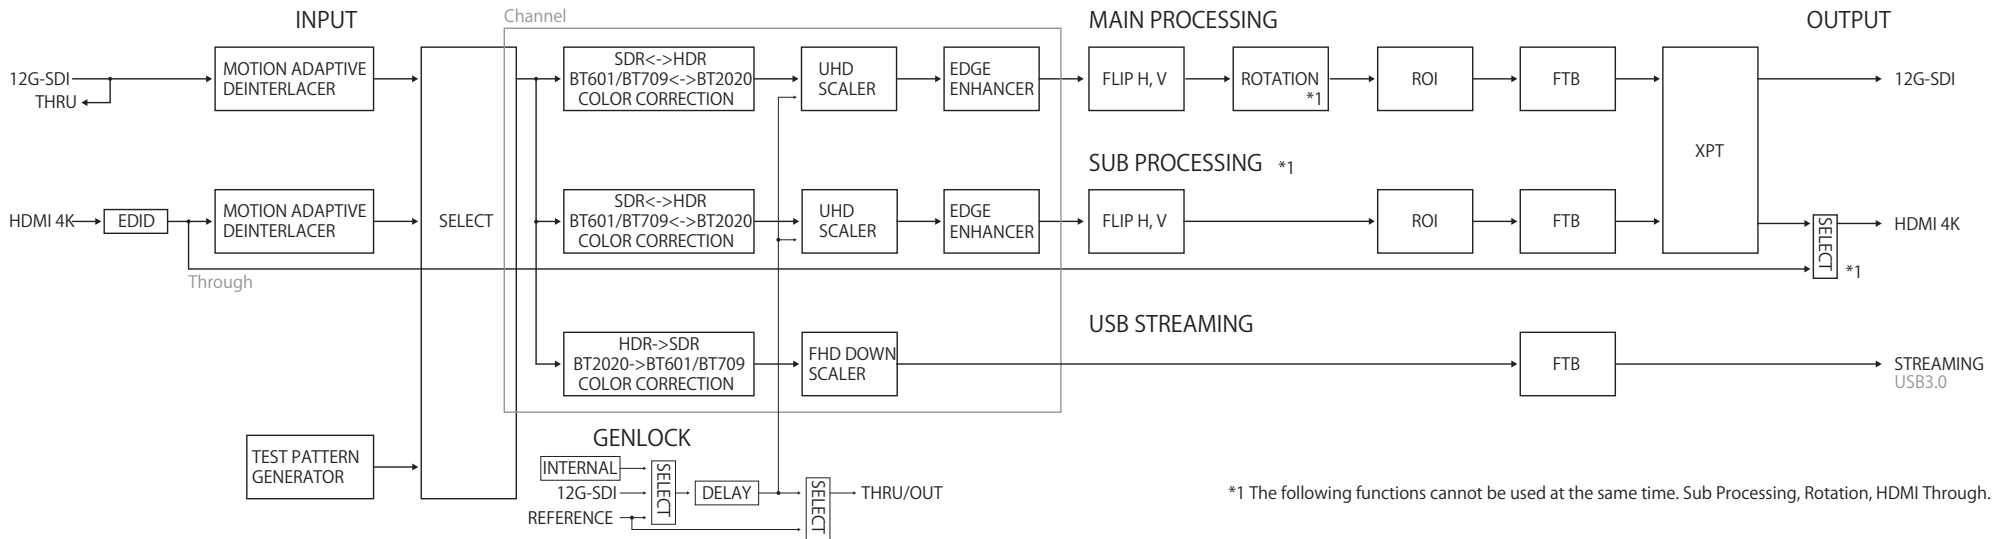

VC-100UHD Block Diagram

October 1, 2020

AUDIO

*1 The following functions cannot be used at the same time. Sub Processing, Rotation, HDMI Through.

VIDEO