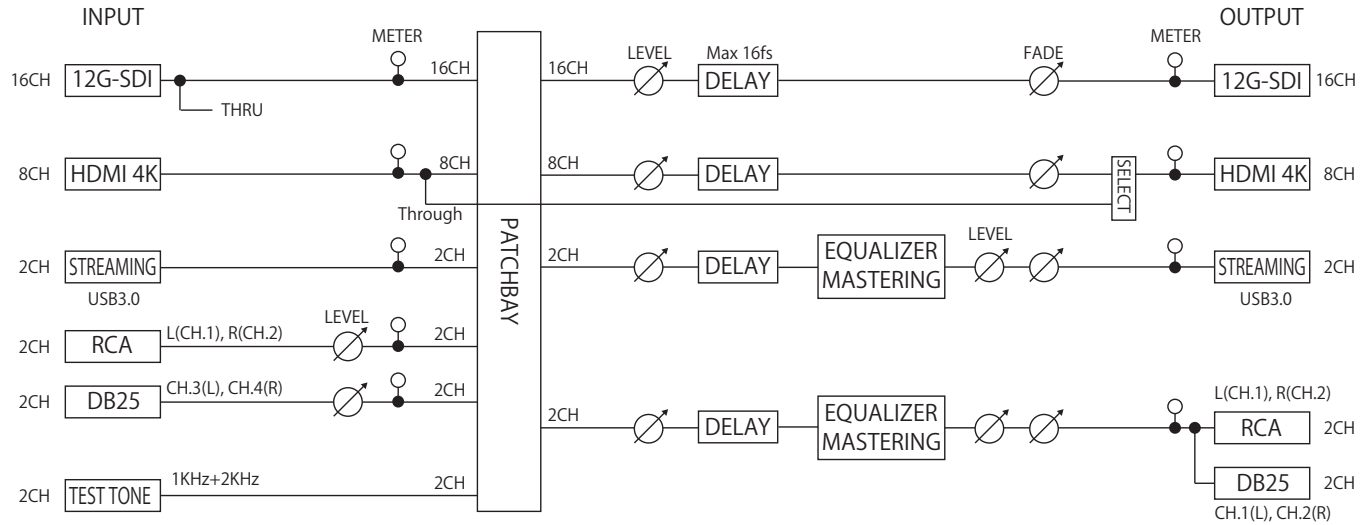

VC-100UHD Block Diagram

October 1, 2020

AUDIO

*1 The following functions cannot be used at the same time. Sub Processing, Rotation, HDMI Through.

VIDEO