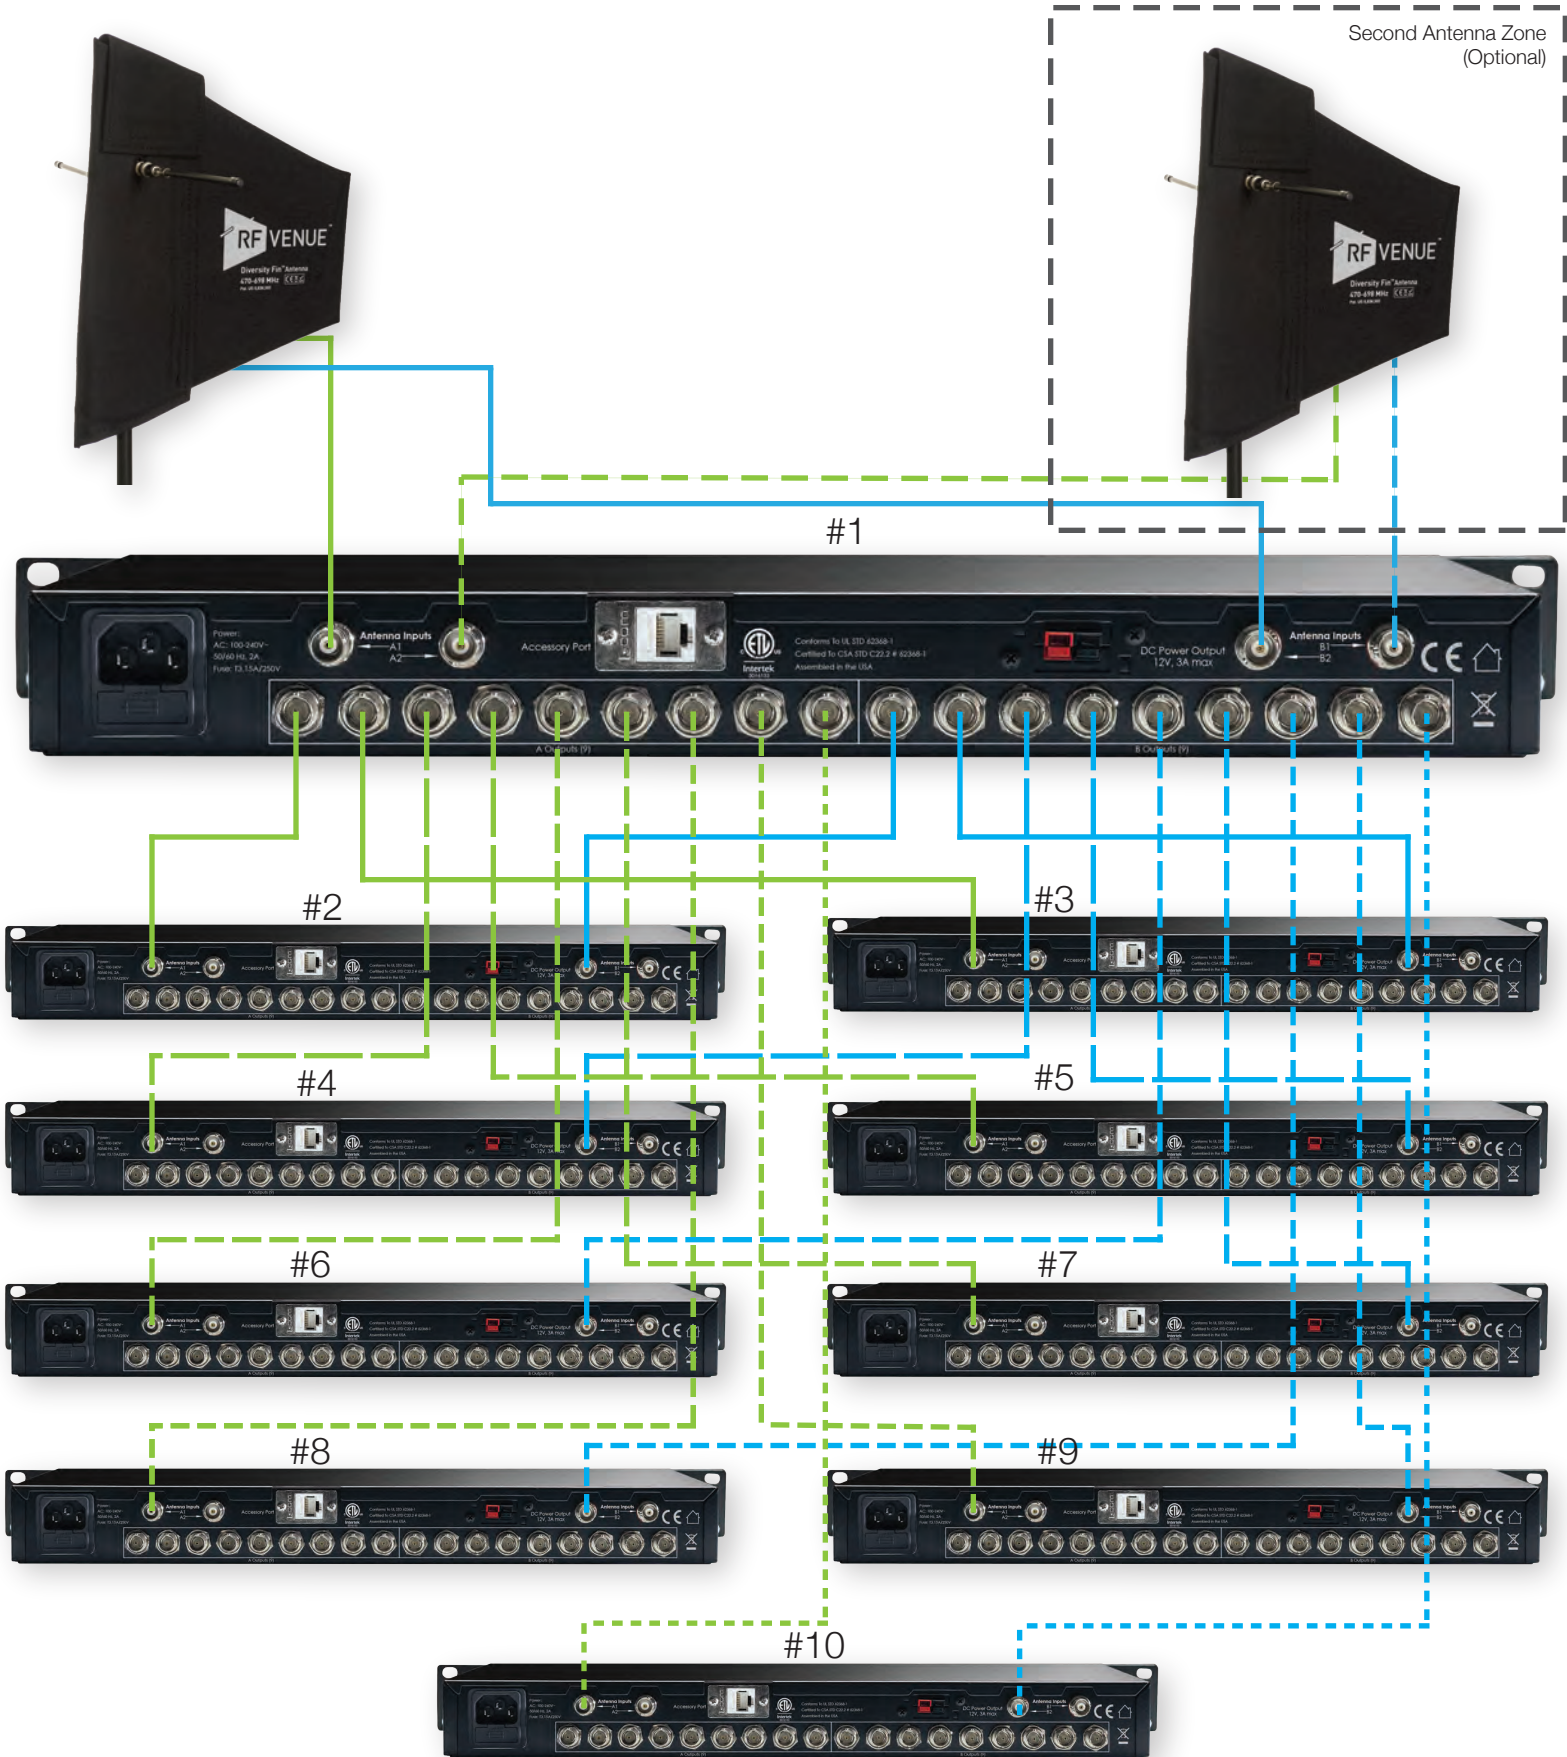

81 Wireless Mics

*DISTRO9HDR #1 (Master) can feed signals to up to 9 additional DISTRO9HDRs. Each connected DISTRO9HDR can feed up to 9 receivers.