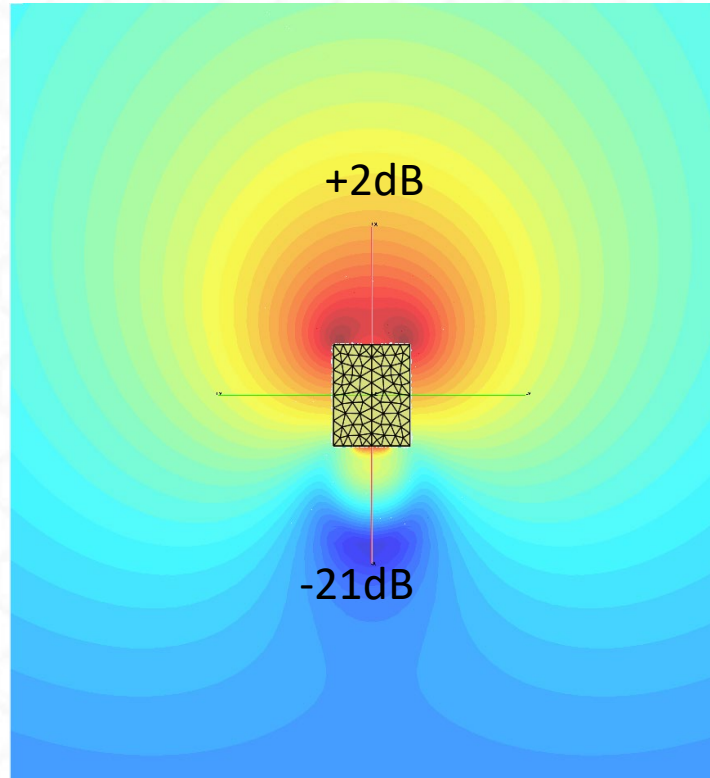

# BENEFITS OF CARDIOID SUBWOOFER

SX118 Subwoofer  
Energy Dispersion

SXC118 - Cardioid Subwoofer  
Energy Dispersion

This keeps low frequencies away from neighbours, off stages, away from turntables or keeping it from reflecting off walls and causing destructive interferences elsewhere in a room.