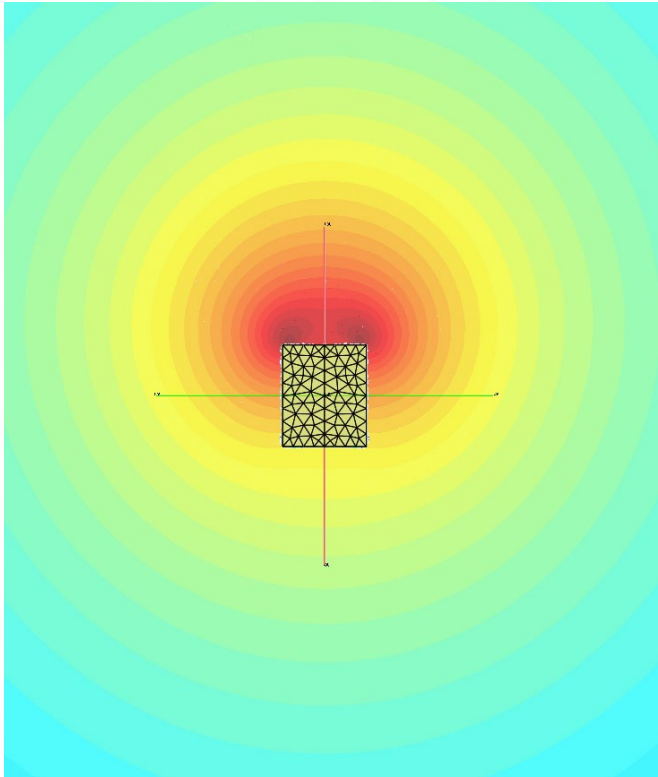

# BENEFITS OF CARDIOID SUBWOOFER

SX118 Subwoofer  
Energy Dispersion

SXC118 - Cardioid Subwoofer  
Energy Dispersion

This keeps low frequencies away from neighbours, off stages, away from turntables or keeping it from reflecting off walls and causing destructive interferences elsewhere in a room.