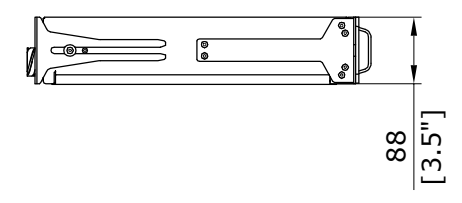

437
[17.2\"/>