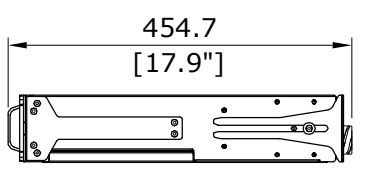

437
[17.2\"/>