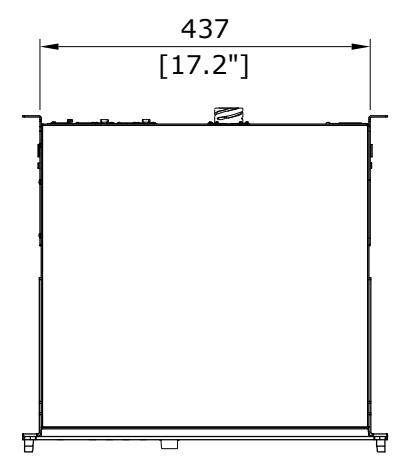

AMPLIFIED CONTROLLER LA12X

3D View

Drawn by:	DAVID.LY		
Date:	2016-01-12		
Scale:	1/10	Dim: mm / inches	
Format:	A3	Weight (Kg/lbs): 14.5Kg/32lbs	

Rev:	Date:	Modifications:

13 Rue Levacher Cintrat
Parc de la Fontaine de Jouvance
91462 MARCOUSSIS CEDEX
- FRANCE -
Tel: +33 (0)1.69.63.69.63
Fax: +33 (0)1.69.63.69.64
Email: application@l-acoustics.com

These drawing are the property of L-ACOUSTICS. All reproduction, copy or communication is forbidden without written permission.

437
[17.2\"/>