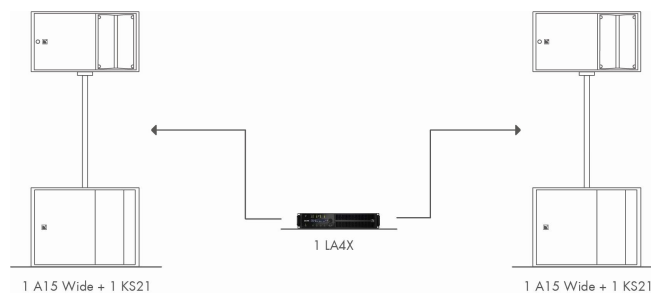

A15 KIT LIST

CONFIGURATION