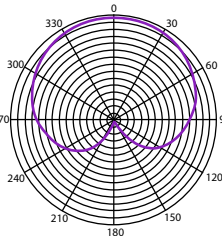

PR 40

Type: 1 1/8" large diaphragm, dynamic, cardioid

Frequency: 28 Hz - 18 kHz, 4 dB rise @ 5500 Hz

Rejection: -40 dB @ 180 degrees off axis +148 dB SPL

Uses: kick drum, bass cabinet, horns, vocals, broadcast, podcast, and voiceovers.

PR 40

PR 40C

Additional finishes available through the Custom Shop.