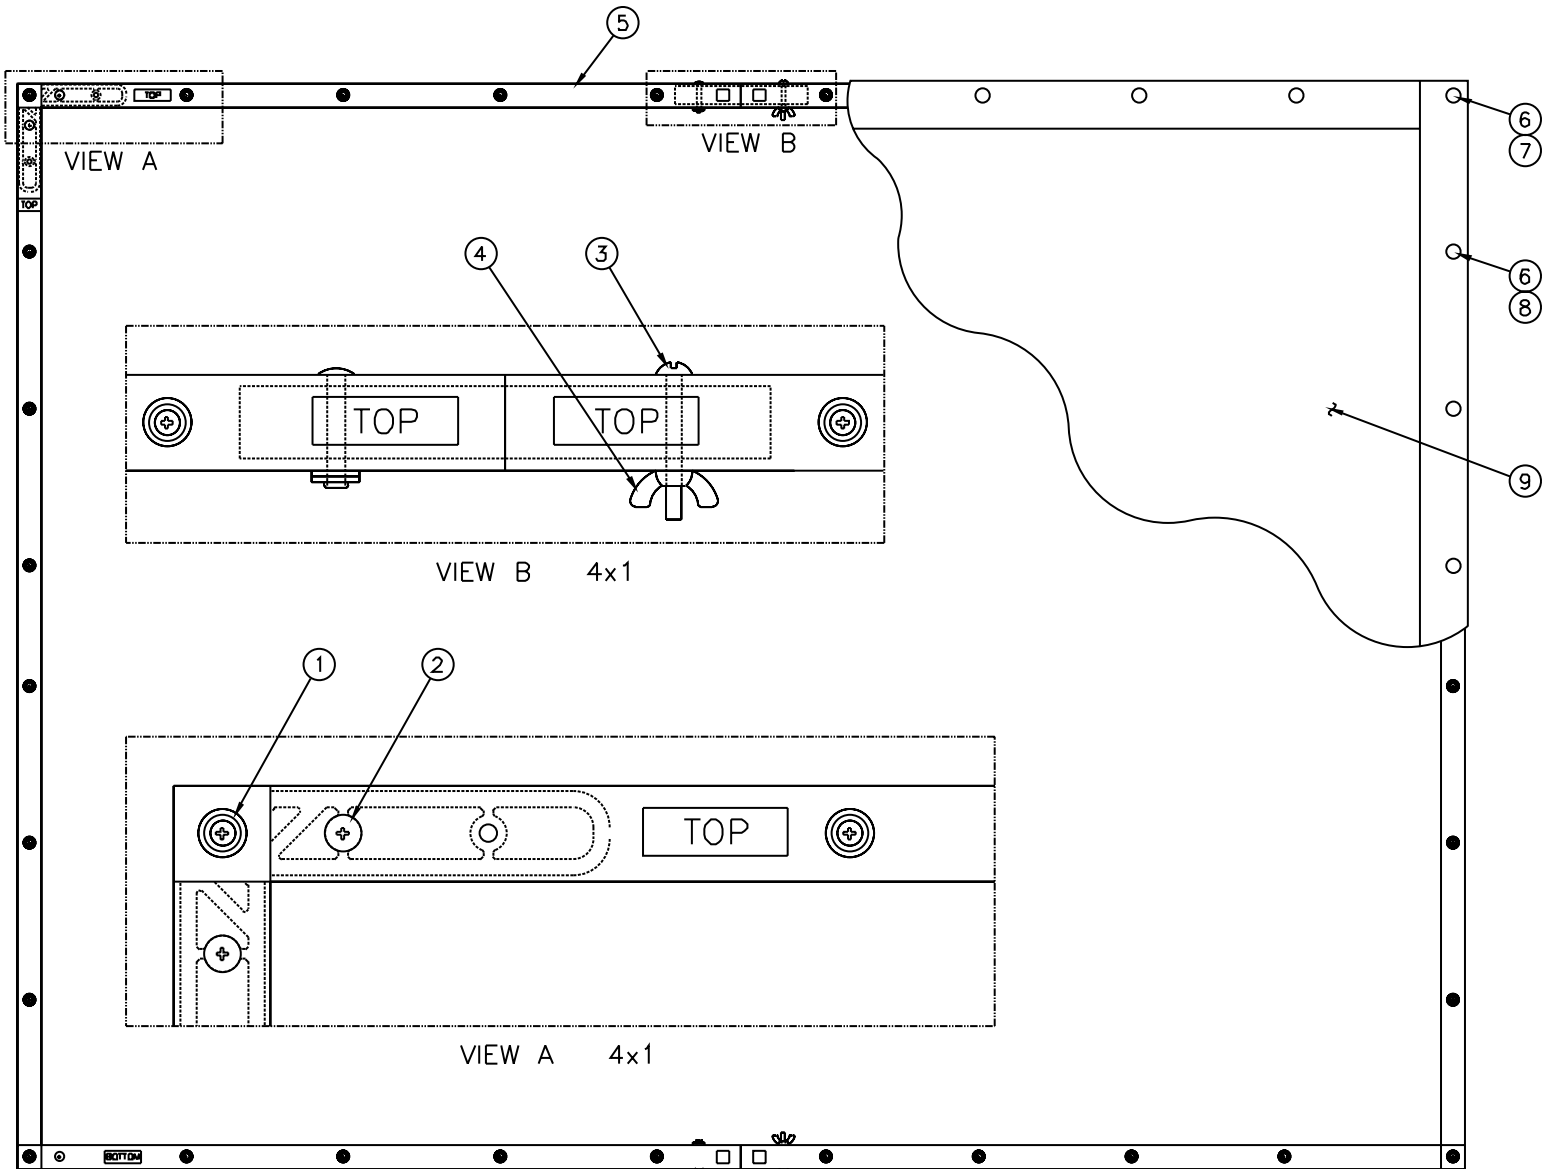

Perm-Wall

Parts List