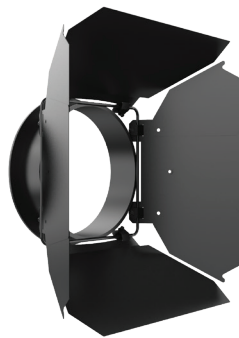

Ovation FTD-55WW

1 LED 37 W, Warm White.

30° - 70° manual zoom.

Fresnels Accessories

Ovation F 3.5" barn door

Ovation F 6.25" barn door

Ovation F 7.25" barn door

Optional Ovation 60 deg, 75" Honeycomb