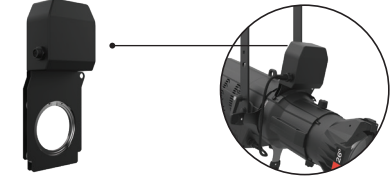

20-Leaf Iris

Ovation HD Lens Tubes

All of our lens tubes feature dual aspheric lenses that provide precise focus for crisp gobo projection, integrated gel frame holders with included gel frame, and are rated for outdoor use.

Ovation GR-1 Adapter

Allows the outdoor rated Ovation GR-1 IP gobo rotator to function with any ERS-style fixture.

Ovation GR-1 IP

The Ovation GR-1 IP is an IP65 rated gobo rotator for the Ovation E-260WW IP and Ovation E-910FC IP.