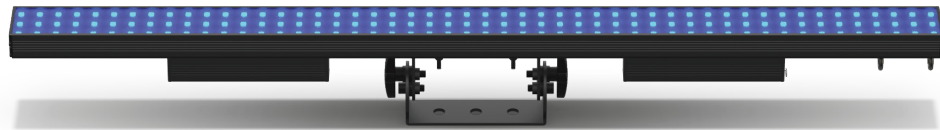

**- Craig Rutherford,
Lighting Designer**

Épix Series

Épix Strip IP

39.3" strip with 100 pixel mappable RGB LEDs in one row.

Épix Strip IP 50

19.6" strip with 50 RGB pixel mappable LEDs in one row.

Épix Bar Tour

39.4" strip with 150 RGB pixel mappable LEDs arranged in three rows.

Épix Strip Tour

39.4" strip with 50 RGB pixel mappable LEDs in one row.

Épix Strip Tour 50

19.6" strip with 25 RGB pixel mappable LEDs in one row.