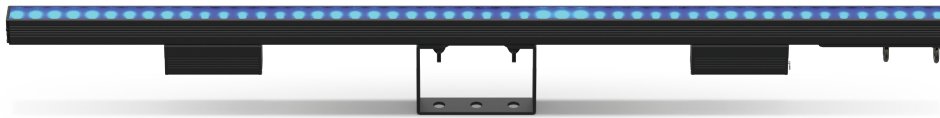

**- Craig Rutherford,
Lighting Designer**

Épix Series

Épix Strip IP

39.3" strip with 100 pixel mappable RGB LEDs in one row.

Épix Strip IP 50

19.6" strip with 50 RGB pixel mappable LEDs in one row.

Épix Bar Tour

39.4" strip with 150 RGB pixel mappable LEDs arranged in three rows.

Épix Strip Tour

39.4" strip with 50 RGB pixel mappable LEDs in one row.

Épix Strip Tour 50

19.6" strip with 25 RGB pixel mappable LEDs in one row.