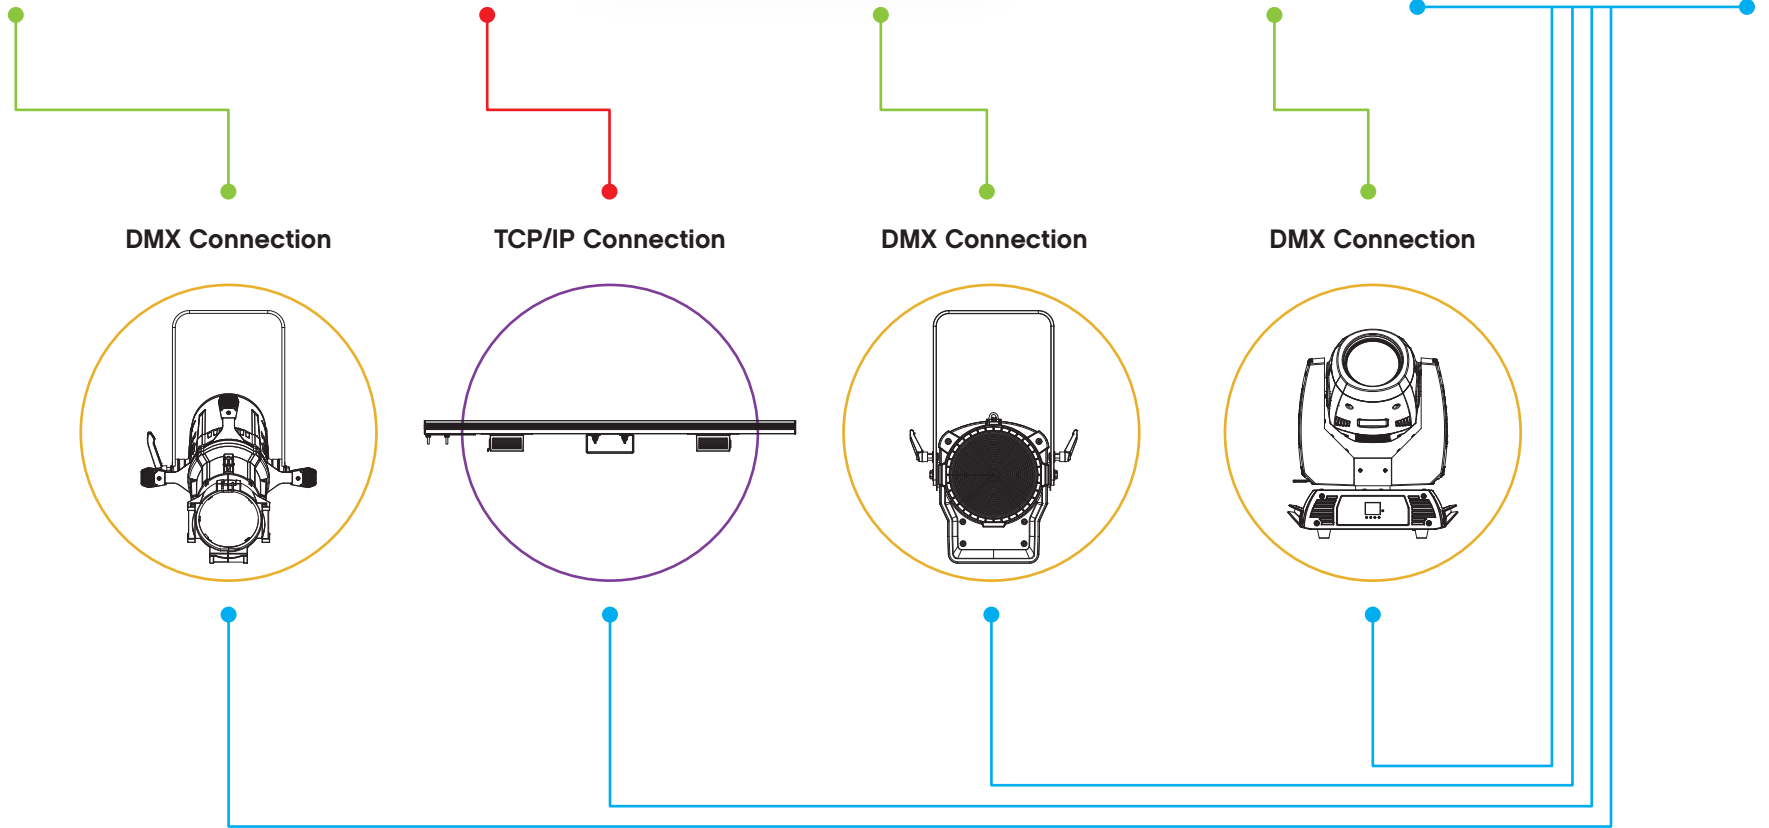

Épix Flex Drive

Controls the Épix Flex 20 with 2 plug and play outputs that drive up to 4 Épix Flex 20 at 960 LEDs each.

Épix Flex Boost

24V in-line voltage booster that doubles the capacity of each output on the Épix Flex Drive to 1920 LEDs or 8 Épix Flex 20.

Networking and Distribution

Reliable & User-Friendly

Easily configure and maintain your worship center's lighting systems with these powerful DMX, RDM and Ethernet-based networking solutions.

ChamSys

MagicQ MQ80

RDM Enabled Console.

Net-Switch

Reliable network switch with 48 GB throughput for immediate response with no delays 8 outputs of ArtNet, sACN, Kling-net.

Net-X II

Powerful DMX to Ethernet (ArtNet, sACN, Kling-net) node with a backup DMX recorder 8 outputs of DMX: 8 universes.

RDMX Splitter 8

Rugged, RDM compliant DMX splitter 1 in 8 outputs of DMX: 1 universe 2 in 4 outputs of DMX: 2 universes.

Synapse 4

Intelligent relay pack that prolongs your fixture lifespan.

DMX Connection