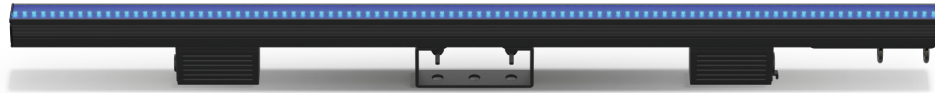

Épix Series

Épix Strip IP

39.3" strip with 100 pixel mappable RGB LEDs in one row.