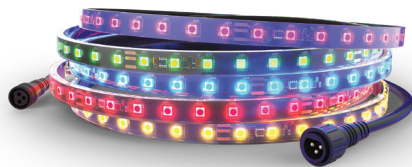

Épix Flex 20

5 meter flexible strip with 240 RGB pixel mappable LEDs.