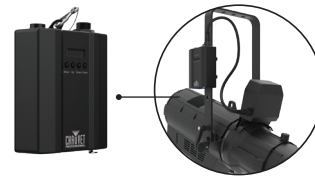

Ovation GR-1 Adapter

Allows the outdoor rated Ovation GR-1 IP gobo rotator to function with any ERS-style fixture.