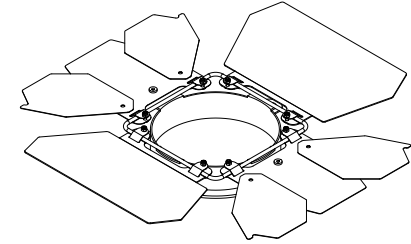

DRAWN D.Gooch	DATE 11/6/2019	TITLE OF625BARDOORV2
		
© Chauvet & Sons, LLC (2019) All Product specifications and dimensions are subject to change without notice		
SCALE: 1:8		

DRAWN D.Gooch	DATE 11/6/2019	TITLE OF625BARDOORV2
------------------	-------------------	-------------------------