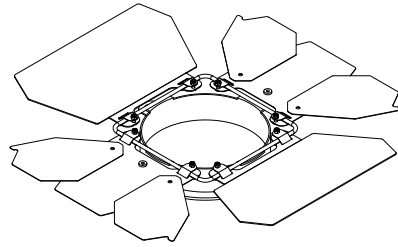

DRAWN D.Gooch	DATE 11/6/2019	TITLE OF625BARDOORV2
		
© Chauvet & Sons, LLC (2019) All Product specifications and dimensions are subject to change without notice		
SCALE: 1:8		

DRAWN D.Gooch	DATE 11/6/2019	TITLE OF625BARDOORV2
------------------	-------------------	-------------------------