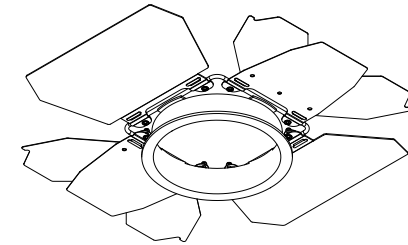

DRAWN D.Gooch	DATE 11/6/2019	TITLE OF625BARDOORV2
		
© Chauvet & Sons, LLC (2019) All Product specifications and dimensions are subject to change without notice		
SCALE: 1:8		

DRAWN D.Gooch	DATE 11/6/2019	TITLE OF625BARDOORV2
------------------	-------------------	-------------------------

**CHAUVET**  
PROFESSIONAL

© Chauvet & Sons, LLC (2019)  
All Product specifications and dimensions are  
subject to change without notice

SCALE: 1:8