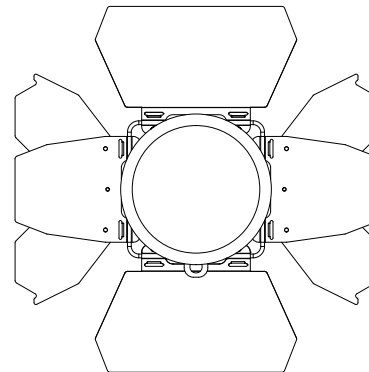

DRAWN D.Gooch	DATE 11/6/2019	TITLE OF625BARDOORV2
		
© Chauvet & Sons, LLC (2019) All Product specifications and dimensions are subject to change without notice		
SCALE: 1:8		

DRAWN D.Gooch	DATE 11/6/2019	TITLE OF625BARDOORV2
------------------	-------------------	-------------------------

**CHAUVET**  
PROFESSIONAL

© Chauvet & Sons, LLC (2019)  
All Product specifications and dimensions are  
subject to change without notice

SCALE: 1:8