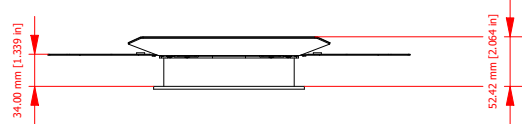

DRAWN D.Gooch	DATE 11/6/2019	TITLE OF625BARDOORV2
		
© Chauvet & Sons, LLC (2019) All Product specifications and dimensions are subject to change without notice		
SCALE: 1:8		

DRAWN D.Gooch	DATE 11/6/2019	TITLE OF625BARDOORV2
------------------	-------------------	-------------------------

**CHAUVET**  
PROFESSIONAL

© Chauvet & Sons, LLC (2019)  
All Product specifications and dimensions are  
subject to change without notice

SCALE: 1:8