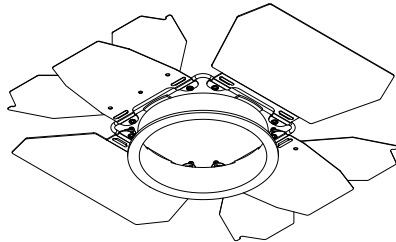

DRAWN D.Gooch	DATE 11/6/2019	TITLE OF625BARDOORV2
		
© Chauvet & Sons, LLC (2019) All Product specifications and dimensions are subject to change without notice		
SCALE: 1:8		

DRAWN D.Gooch	DATE 11/6/2019	TITLE OF625BARDOORV2
------------------	-------------------	-------------------------

**CHAUVET**  
PROFESSIONAL

© Chauvet & Sons, LLC (2019)  
All Product specifications and dimensions are  
subject to change without notice

SCALE: 1:8