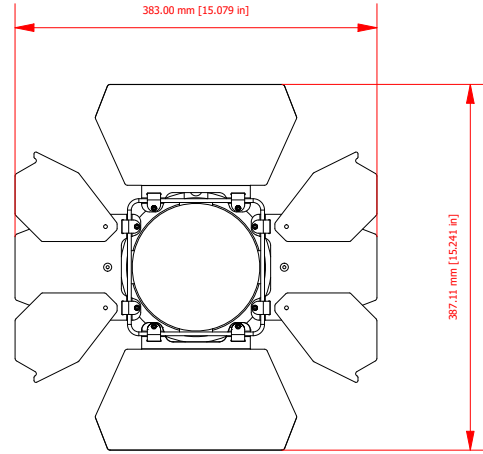

DRAWN D.Gooch	DATE 11/6/2019	TITLE OF625BARDOORV2
		
© Chauvet & Sons, LLC (2019) All Product specifications and dimensions are subject to change without notice		
SCALE: 1:8		

DRAWN D.Gooch	DATE 11/6/2019	TITLE OF625BARDOORV2
------------------	-------------------	-------------------------

**CHAUVET**  
PROFESSIONAL

© Chauvet & Sons, LLC (2019)  
All Product specifications and dimensions are  
subject to change without notice

SCALE: 1:8