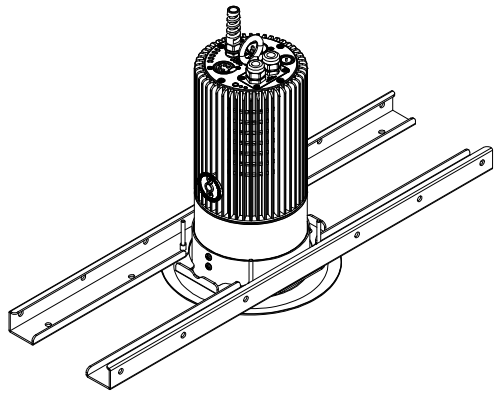

SCALE: .13

DRAWN D.Gooch	DATE 11/13/2019	TITLE Ovation H-55FC W/Bracket
------------------	--------------------	-----------------------------------

CHAUVET
PROFESSIONAL

© Chauvet & Sons, LLC (2019)
All Product specifications and dimensions are subject to change without notice

SCALE: 0.13