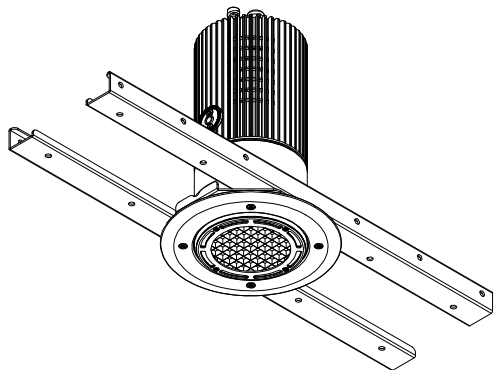

SCALE: .13

DRAWN D.Gooch	DATE 11/13/2019	TITLE Ovation H-55FC W/Bracket
------------------	--------------------	-----------------------------------

CHAUVET
PROFESSIONAL

© Chauvet & Sons, LLC (2019)
All Product specifications and dimensions are subject to change without notice

SCALE: 0.13