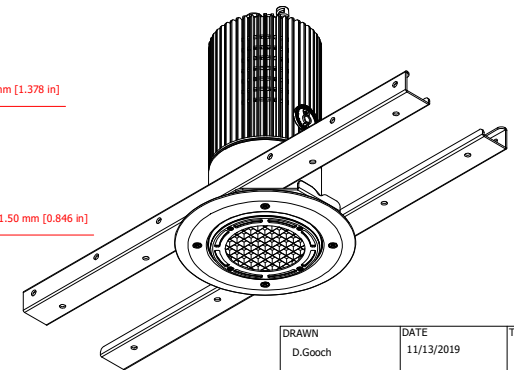

SCALE: .13

DRAWN D.Gooch	DATE 11/13/2019	TITLE Ovation H-55FC W/Bracket
------------------	--------------------	-----------------------------------

CHAUVET
PROFESSIONAL

© Chauvet & Sons, LLC (2019)
All Product specifications and dimensions are subject to change without notice

SCALE: 0.13