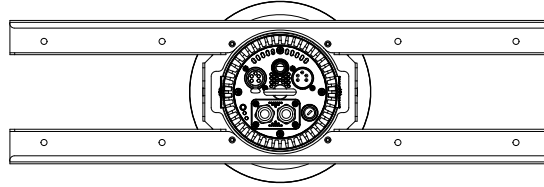

SCALE: .13

DRAWN D.Gooch	DATE 11/13/2019	TITLE Ovation H-55FC W/Bracket
------------------	--------------------	-----------------------------------

CHAUVET
PROFESSIONAL

© Chauvet & Sons, LLC (2019)
All Product specifications and dimensions are subject to change without notice

SCALE: 0.13