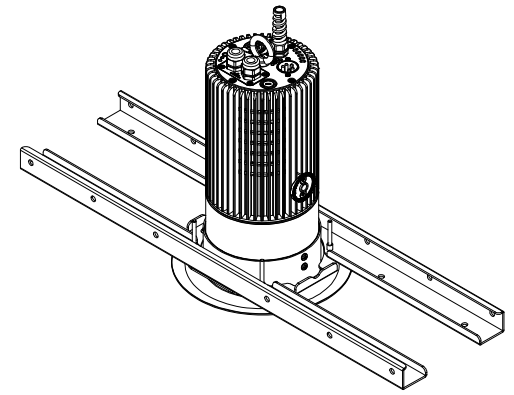

SCALE: .13

DRAWN D.Gooch	DATE 11/13/2019	TITLE Ovation H-55FC W/Bracket
------------------	--------------------	-----------------------------------

CHAUVET
PROFESSIONAL

© Chauvet & Sons, LLC (2019)
All Product specifications and dimensions are subject to change without notice

SCALE: 0.13