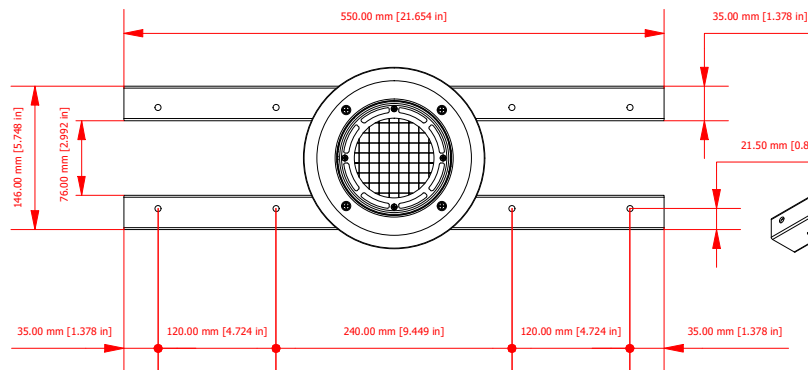

SCALE: .13

DRAWN D.Gooch	DATE 11/13/2019	TITLE Ovation H-55FC W/Bracket
------------------	--------------------	-----------------------------------

CHAUVET
PROFESSIONAL

© Chauvet & Sons, LLC (2019)
All Product specifications and dimensions are subject to change without notice

SCALE: 0.13