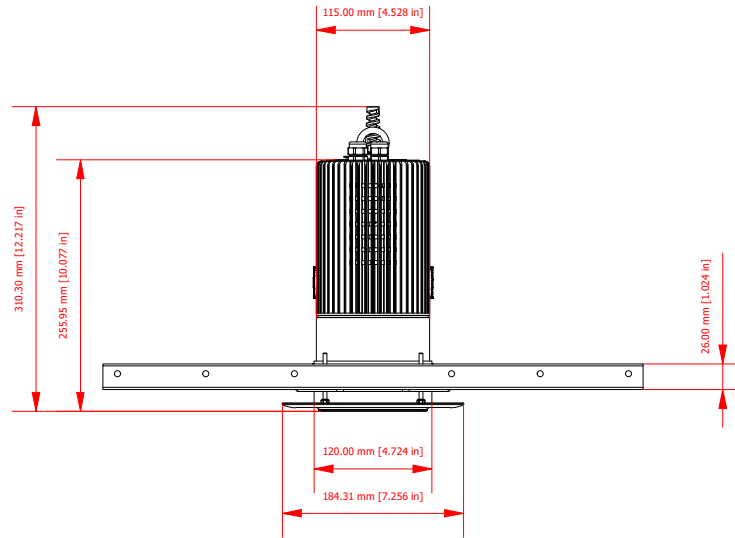

SCALE: .13

DRAWN D.Gooch	DATE 11/13/2019	TITLE Ovation H-55FC W/Bracket
------------------	--------------------	-----------------------------------

CHAUVET
PROFESSIONAL

© Chauvet & Sons, LLC (2019)
All Product specifications and dimensions are subject to change without notice

SCALE: 0.13