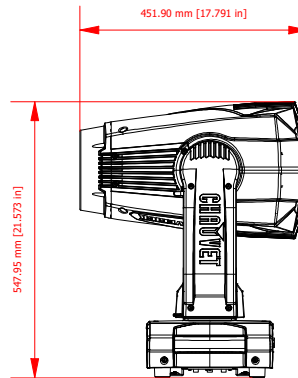

669.76 mm [26.369 in]

382.56 mm [15.061 in]

295.00 mm [11.614 in]

158.58 mm [6.243 in]

114.45 mm [4.506 in]

356.51 mm [14.036 in]

393.95 mm [15.510 in]

271.96 mm [10.707 in]

254.40 mm [10.016 in]

451.90 mm [17.791 in]

549.95 mm [21.673 in]

DRAWN D.Gooch	DATE 1/10/2020	TITLE Maverick Force 2 Profile
------------------	-------------------	-----------------------------------

CHAUVET
PROFESSIONAL

© Chauvet & Sons, LLC (2020)
All Product specifications and dimensions are subject to change without notice

SCALE: 1:15