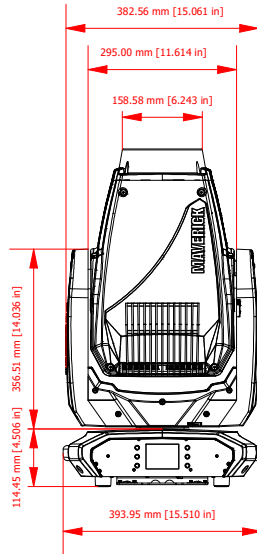

669.76 mm [26.369 in]

382.56 mm [15.061 in]

295.00 mm [11.614 in]

158.58 mm [6.243 in]

114.45 mm [4.506 in]

356.51 mm [14.036 in]

393.95 mm [15.510 in]

271.96 mm [10.707 in]

254.40 mm [10.016 in]

451.90 mm [17.791 in]

549.95 mm [21.673 in]

DRAWN D.Gooch	DATE 1/10/2020	TITLE Maverick Force 2 Profile
------------------	-------------------	-----------------------------------

CHAUVET
PROFESSIONAL

© Chauvet & Sons, LLC (2020)
All Product specifications and dimensions are subject to change without notice

SCALE: 1:15