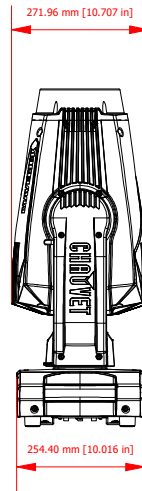

669.76 mm [26.369 in]

382.56 mm [15.061 in]

295.00 mm [11.614 in]

158.58 mm [6.243 in]

114.45 mm [4.506 in]

356.51 mm [14.036 in]

393.95 mm [15.510 in]

271.96 mm [10.707 in]

254.40 mm [10.016 in]

451.90 mm [17.791 in]

549.95 mm [21.673 in]

DRAWN D.Gooch	DATE 1/10/2020	TITLE Maverick Force 2 Profile
------------------	-------------------	-----------------------------------

CHAUVET
PROFESSIONAL

© Chauvet & Sons, LLC (2020)
All Product specifications and dimensions are subject to change without notice

SCALE: 1:15