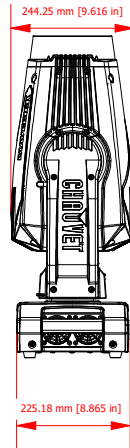

639.30 mm [25.169 in]

359.47 mm [14.152 in]

275.00 mm [10.827 in]

156.48 mm [6.161 in]

112.99 mm [4.449 in]

335.31 mm [13.201 in]

310.00 mm [12.205 in]

244.25 mm [9.616 in]

225.18 mm [8.865 in]

430.80 mm [16.961 in]

512.94 mm [20.195 in]

DRAWN D.Gooch	DATE 1/9/2020	TITLE Maverick Force 1 Spot
------------------	------------------	--------------------------------

**CHAUVET**  
PROFESSIONAL

© Chauvet & Sons, LLC (2020)  
All Product specifications and dimensions are subject to change without notice

SCALE: 1:15