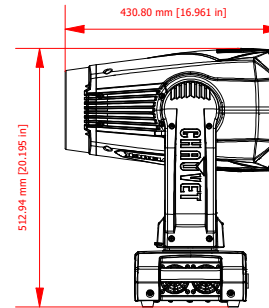

639.30 mm [25.169 in]

359.47 mm [14.152 in]

275.00 mm [10.827 in]

156.48 mm [6.161 in]

112.99 mm [4.449 in]

335.31 mm [13.201 in]

310.00 mm [12.205 in]

244.25 mm [9.616 in]

225.18 mm [8.865 in]

430.80 mm [16.961 in]

512.94 mm [20.195 in]

DRAWN D.Gooch	DATE 1/9/2020	TITLE Maverick Force 1 Spot
------------------	------------------	--------------------------------

**CHAUVET**  
PROFESSIONAL

© Chauvet & Sons, LLC (2020)  
All Product specifications and dimensions are subject to change without notice

SCALE: 1:15