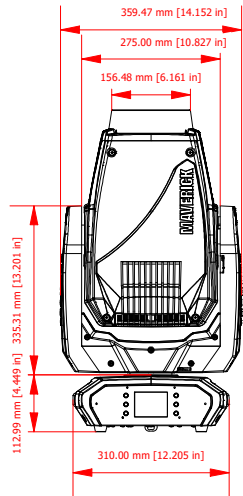

639.30 mm [25.169 in]

359.47 mm [14.152 in]

275.00 mm [10.827 in]

156.48 mm [6.161 in]

112.99 mm [4.449 in]

335.31 mm [13.201 in]

310.00 mm [12.205 in]

244.25 mm [9.616 in]

225.18 mm [8.865 in]

430.80 mm [16.961 in]

512.94 mm [20.195 in]

DRAWN D.Gooch	DATE 1/9/2020	TITLE Maverick Force 1 Spot
------------------	------------------	--------------------------------

**CHAUVET**  
PROFESSIONAL

© Chauvet & Sons, LLC (2020)  
All Product specifications and dimensions are subject to change without notice

SCALE: 1:15