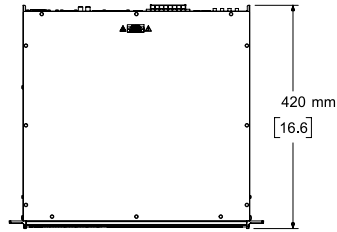

PowerSpace P4300+

versatile power amplifier

Mechanical Diagrams

Top View

Left View

Front View

Right View

Rear View

Bottom View

NOTES:
1. DIMENSIONS ARE IN MILLIMETERS OVER INCHES