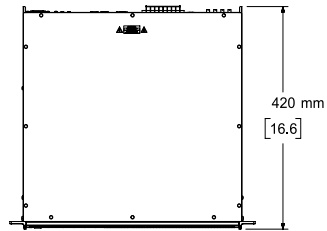

PowerSpace P4300A

versatile power amplifier

Mechanical Diagrams

Top View

Left View

Front View

Right View

Rear View

Bottom View

NOTES:
1. DIMENSIONS ARE IN MILLIMETERS OVER INCHES