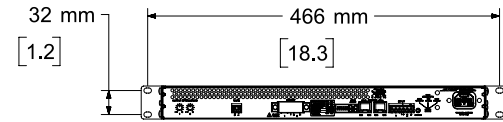

Top View

Left View

Front View

Right View

Rear View

Bottom View

NOTES:
1. DIMENSIONS ARE IN MILLIMETERS OVER INCHES

	<p>NOTICE</p> <p>© 2018 BOSE CORPORATION. THIS DRAWING MAY NOT BE COPIED, REPRODUCED, OR USED AS THE BASIS FOR MANUFACTURE OR SALE OF APPARATUS WITHOUT THE PRIOR WRITTEN AUTHORIZATION OF BOSE CORPORATION.</p>			
	<p>UNLESS OTHERWISE SPECIFIED INTERPRET THIS DRAWING PER ASME Y14.5M-1997</p>	<p>DO NOT SCALE DRAWING</p>	<p>DESCRIPTION</p> <p>POWERSPACE P2600A AMPLIFIER</p>	<p>VERSION</p> <p>00.8</p>
		<p>CAGE CODE</p> <p>32108</p>	<p>DOCUMENT NUMBER</p> <p>RF776173-MKTCADS</p>	