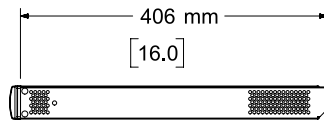

Top View

Left View

Front View

Right View

Rear View

Bottom View

NOTES:
1. DIMENSIONS ARE IN MILLIMETERS OVER INCHES

	<p>NOTICE</p> <p>© 2018 BOSE CORPORATION. THIS DRAWING MAY NOT BE COPIED, REPRODUCED, OR USED AS THE BASIS FOR MANUFACTURE OR SALE OF APPARATUS WITHOUT THE PRIOR WRITTEN AUTHORIZATION OF BOSE CORPORATION.</p>			
	<p>UNLESS OTHERWISE SPECIFIED INTERPRET THIS DRAWING PER ASME Y14.5M-1997</p>	<p>DO NOT SCALE DRAWING</p>	<p>DESCRIPTION</p> <p>POWERSPACE P2600A AMPLIFIER</p>	<p>VERSION</p> <p>00.8</p>
		<p>CAGE CODE</p> <p>32108</p>	<p>DOCUMENT NUMBER</p> <p>RF776173-MKTCADS</p>	