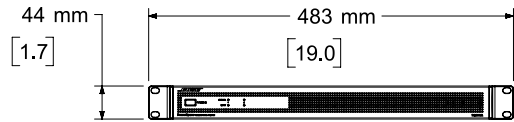

Top View

Left View

Front View

Right View

Rear View

Bottom View

NOTES:
1. DIMENSIONS ARE IN MILLIMETERS OVER INCHES

	<p>NOTICE</p> <p>© 2018 BOSE CORPORATION. THIS DRAWING MAY NOT BE COPIED, REPRODUCED, OR USED AS THE BASIS FOR MANUFACTURE OR SALE OF APPARATUS WITHOUT THE PRIOR WRITTEN AUTHORIZATION OF BOSE CORPORATION.</p>			
	<p>UNLESS OTHERWISE SPECIFIED INTERPRET THIS DRAWING PER ASME Y14.5M-1997</p>	<p>DO NOT SCALE DRAWING</p>	<p>DESCRIPTION</p> <p>POWERSPACE P2600A AMPLIFIER</p>	<p>VERSION</p> <p>00.8</p>
		<p>CAGE CODE</p> <p>32108</p>	<p>DOCUMENT NUMBER</p> <p>RF776173-MKTCADS</p>	