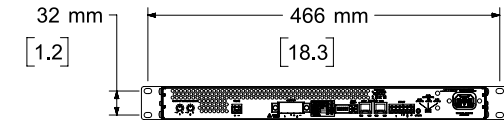

Top View

Left View

Front View

Right View

Rear View

Bottom View

NOTES:
1. DIMENSIONS ARE IN MILLIMETERS OVER INCHES

	<p>THIRD ANGLE PROJECTION</p>	<p>NOTICE</p> <p>© 2018 BOSE CORPORATION. THIS DRAWING MAY NOT BE COPIED, REPRODUCED, OR USED AS THE BASIS FOR MANUFACTURE OR SALE OF APPARATUS WITHOUT THE PRIOR WRITTEN AUTHORIZATION OF BOSE CORPORATION.</p>			
	<p>UNLESS OTHERWISE SPECIFIED INTERPRET THIS DRAWING PER ASME Y14.5M-1997</p>	<p>DO NOT SCALE DRAWING</p>	<p>DESCRIPTION</p> <p>POWERSPACE P21000A AMPLIFIER</p>	<p>CAGE CODE</p> <p>32108</p>	<p>DOCUMENT NUMBER</p> <p>RF776145-MKTCADS</p>