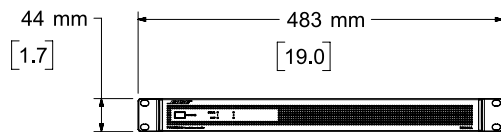

Top View

Left View

Front View

Right View

Rear View

Bottom View

NOTES:
1. DIMENSIONS ARE IN MILLIMETERS OVER INCHES

	<p>THIRD ANGLE PROJECTION</p>	<p>NOTICE</p> <p>© 2018 BOSE CORPORATION. THIS DRAWING MAY NOT BE COPIED, REPRODUCED, OR USED AS THE BASIS FOR MANUFACTURE OR SALE OF APPARATUS WITHOUT THE PRIOR WRITTEN AUTHORIZATION OF BOSE CORPORATION.</p>			
	<p>UNLESS OTHERWISE SPECIFIED INTERPRET THIS DRAWING PER ASME Y14.5M-1997</p>	<p>DO NOT SCALE DRAWING</p>	<p>DESCRIPTION</p> <p>POWERSPACE P21000A AMPLIFIER</p>	<p>CAGE CODE</p> <p>32108</p>	<p>DOCUMENT NUMBER</p> <p>RF776145-MKTCADS</p>