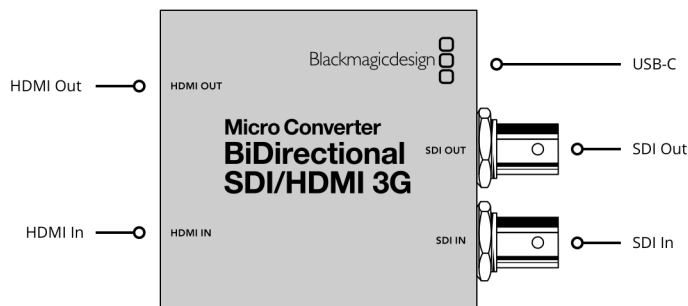

Micro Converter BiDirectional SDI/HDMI 3G

Get the world's smallest bidirectional broadcast quality converter! Convert SDI to HDMI and at the same time HDMI to SDI, even in different formats! Plus it supports camera control protocol conversion, so you can use Blackmagic Pocket Cinema Cameras with professional SDI live production switchers!

HDMI Outputs

HDMI Type A out.

Multi Rate Support

Auto detection of SD or HD.

Updates, Configurations and Power

USB Type-C.

Relocking

Yes

SDI Video Rates

SDI video connections are
automatically switchable between
standard definition and
high definition, and user selectable
for level A or B via setup utility.

SDI Color Precision

4:2:2

SDI Color Space