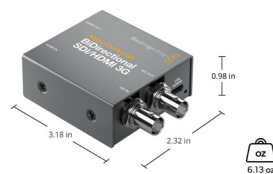

Power Requirements

Power Consumption

2.5 W

Operational Voltage Range

4.4 to 5.25V DC

Environmental Specifications

Operating temperature

0° to 40° C (32° to 104° F)

Storage temperature

-20° to 60° C (-4° to 140° F)

Relative Humidity

0% to 90% non-condensing

Physical Specifications

What's Included

Micro Converter BiDirectional SDI/HDMI 3G

Warranty

3 Year Limited Manufacturer's Warranty.

All items on this website are copyright Blackmagic Design Pty. Ltd. 2021, all rights reserved. All trademarks are property of their respective owners. MSRP includes duties, but excludes sales tax and shipping costs. This website uses remarketing services to advertise on third party websites to previous visitors to our site. You can opt out at any time by changing cookie settings. [Privacy Policy](#)

Blackmagic Design Authorized Reseller