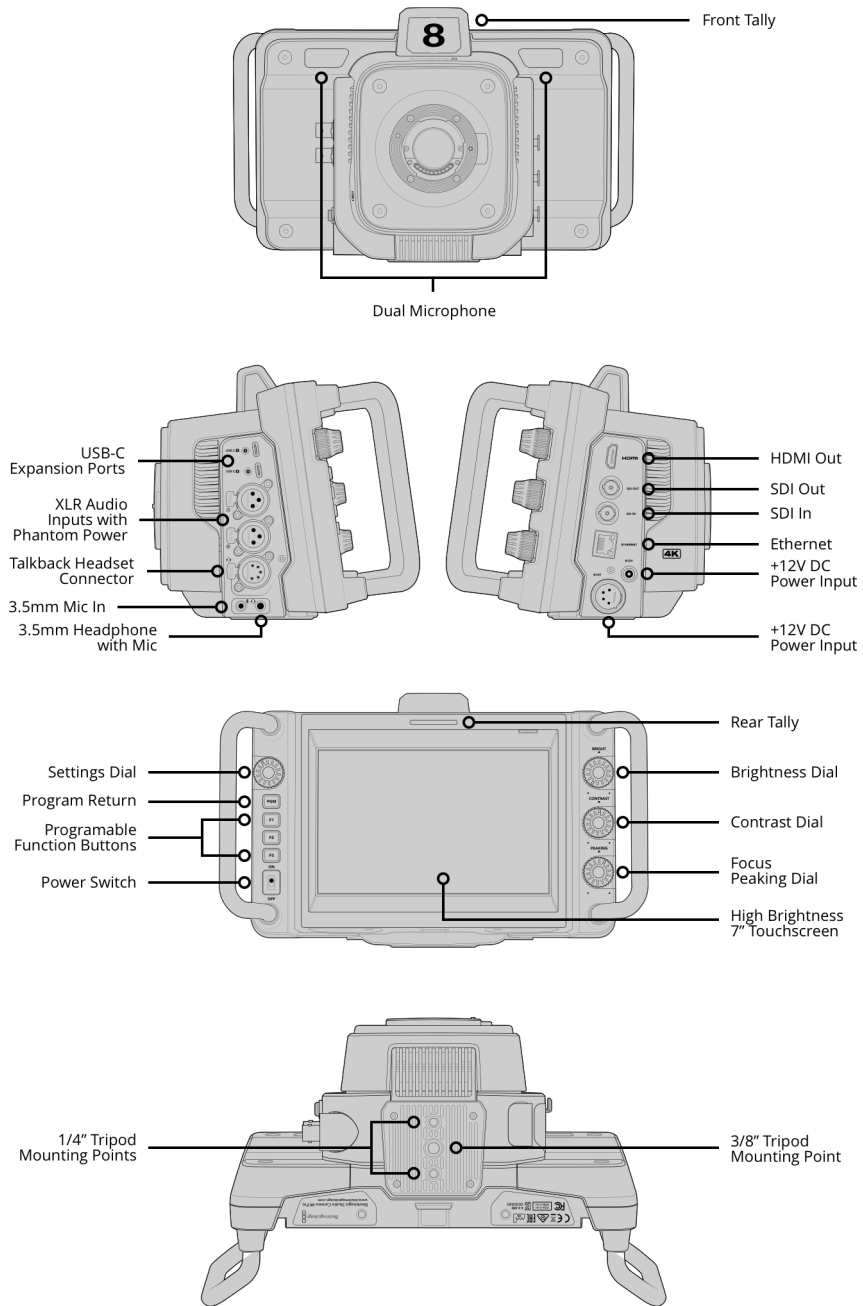

Remote Control

Remote camera control over SDI, HDMI or Ethernet.

Ethernet

10Gb/s

Computer Interface

2 x USB Type-C 3.1 Gen 1 (up to 5Gb/s) expansion ports for external recording and focus / zoom demand connection. Software updates using USB-C Port A.