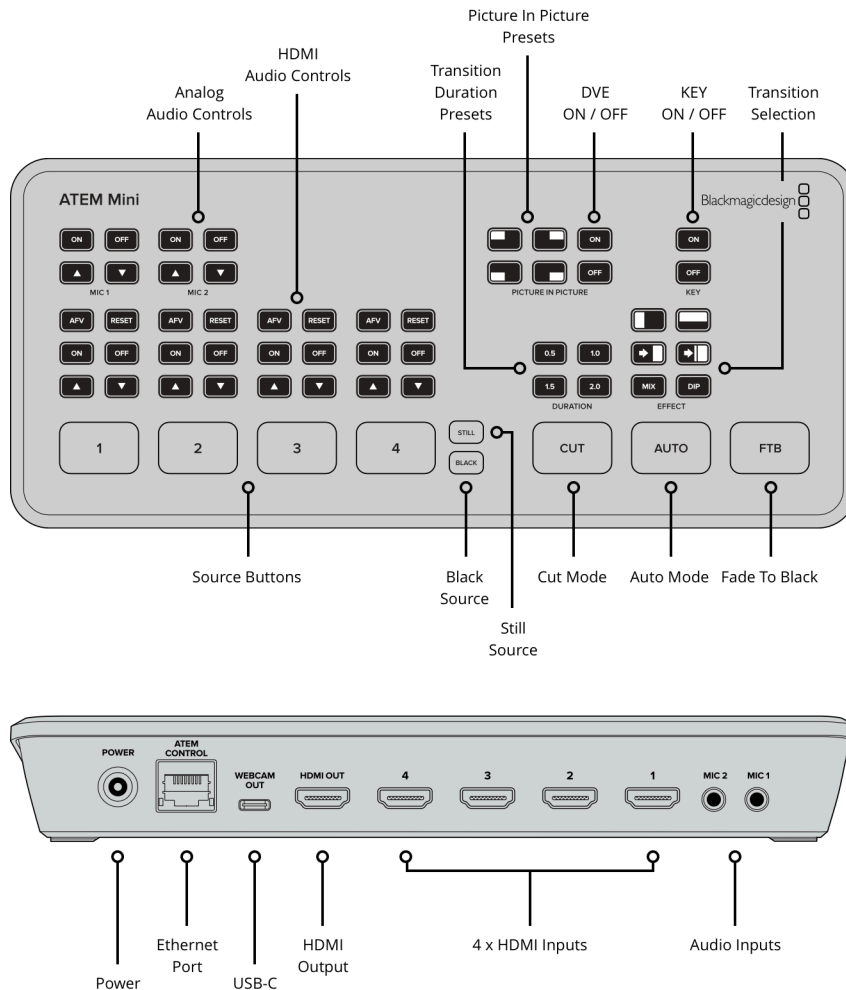

ATEM Mini

\$295

ATEM Mini features 4 HDMI inputs and has an intuitive, easy to use design that makes it possible for anyone to live stream multi camera productions online via services and software such as YouTube Facebook Live or even Skype. Simply connect 4 high quality HDMI inputs that can be used for live switching cameras, computers or even game consoles. You get a built in DVE for exciting picture in picture effects, broadcast quality transitions, upstream keyers for removing blue and green screen background, a downstream keyer for superimposing custom graphics, audio inputs a mixer, and more. To stream, ATEM Mini also has a USB output that works like a webcam, so you can connect to any video software. There's also HDMI video out for projectors.

2 x 3.5mm stereo mini jack.

Total Audio Outputs

None, embedded audio only.

Timecode Connection

None

HDMI Video Inputs

4 x HDMI type A, 10-bit

HD switchable.

2 channel embedded audio.

Video Input Re-Sync

On all 4 HDMI inputs.

Frame Rate and Format Converters

On all 4 HDMI inputs.

HDMI Program Outputs

1

Computer Outputs

1 x USB Type-C 2.0

Standards

HD Video Input Standards

720p50, 720p59.94, 720p60
 1080p23.98, 1080p24, 1080p25,
 1080p29.97, 1080p30, 1080p50,
 1080p59.94, 1080p60
 1080i50, 1080i59.94, 1080i60

HD Video Output Standards