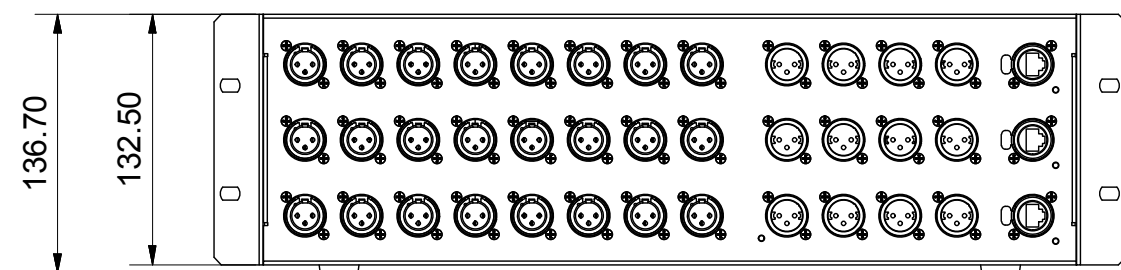

GLD-AR2412 WEIGHTS AND MEASURES

GLD AR2412 - without box

Width 482.6mm (19")
 Depth 219.4mm (8.6")
 Height 136.7mm (5.4")
 Weight 5kg (11lbs)

GLD AR2412 - including box

Width 595mm (23.4")
 Depth 342mm (13.5")
 Height 250mm (9.8")
 Weight 6.4kg (14.1lbs)