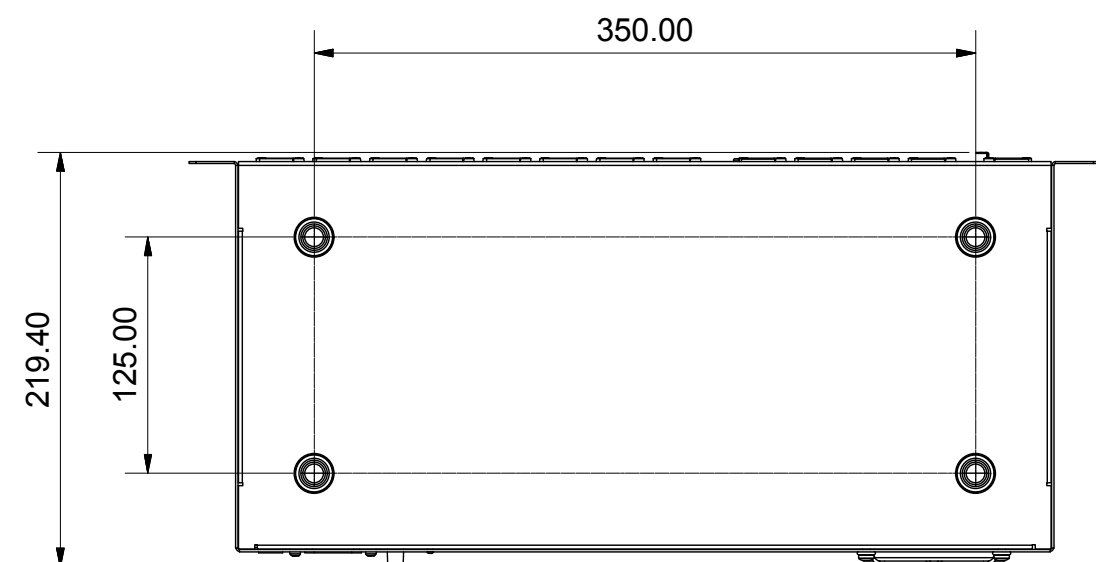

GLD-AR2412 WEIGHTS AND MEASURES

GLD AR2412 - without box

Width 482.6mm (19")
 Depth 219.4mm (8.6")
 Height 136.7mm (5.4")
 Weight 5kg (11lbs)

GLD AR2412 - including box

Width 595mm (23.4")
 Depth 342mm (13.5")
 Height 250mm (9.8")
 Weight 6.4kg (14.1lbs)

TOLERANCES U O S:
 GENERAL ± 0.25 HOLE CENTRES ± 0.10
 HOLE SIZES ± 0.05 ANGULAR DIMS ± 0.50°

FINISH:

DRAWING
 MAIN ASSY GLD-AR2412

UNIT GLD

PART
 No 004-195

DRAWING No
 Weights and measures GLD AR-2412

SHEET
 1 of 1