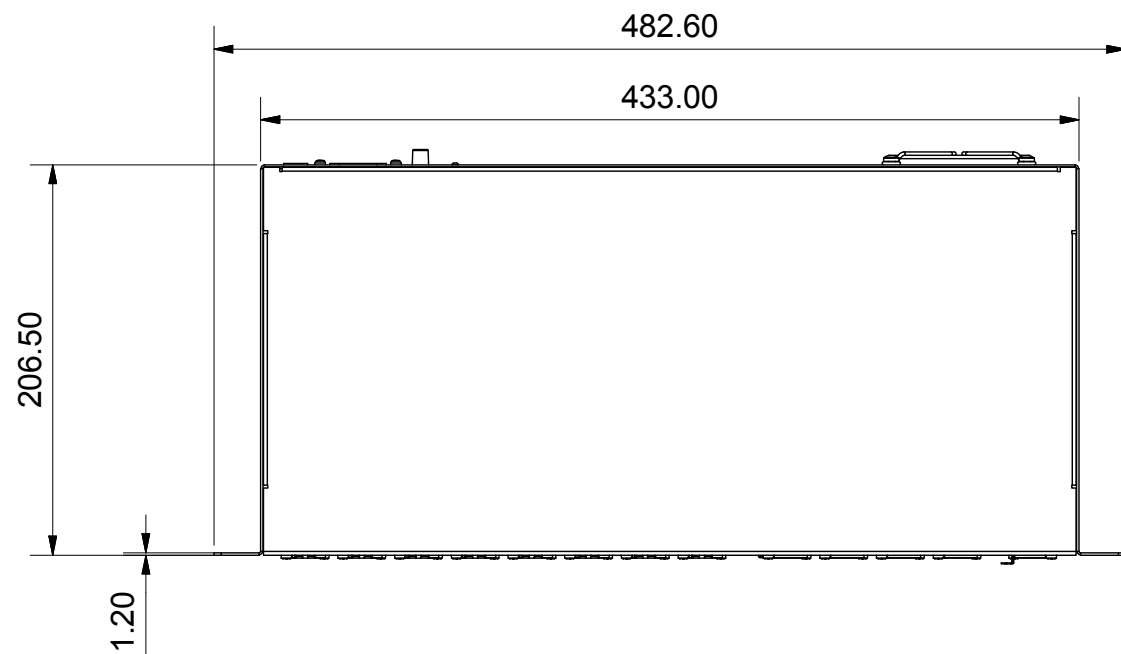

GLD-AR2412 WEIGHTS AND MEASURES

GLD AR2412 - without box

Width 482.6mm (19")
 Depth 219.4mm (8.6")
 Height 136.7mm (5.4")
 Weight 5kg (11lbs)

GLD AR2412 - including box

Width 595mm (23.4")
 Depth 342mm (13.5")
 Height 250mm (9.8")
 Weight 6.4kg (14.1lbs)

TOLERANCES U O S:
 GENERAL ± 0.25 HOLE CENTRES ± 0.10
 HOLE SIZES ± 0.05 ANGULAR DIMS ± 0.50°

FINISH:

DRAWING
 MAIN ASSY GLD-AR2412

UNIT GLD

PART
 No 004-195

DRAWING No
 Weights and measures GLD AR-2412

SHEET
 1 of 1