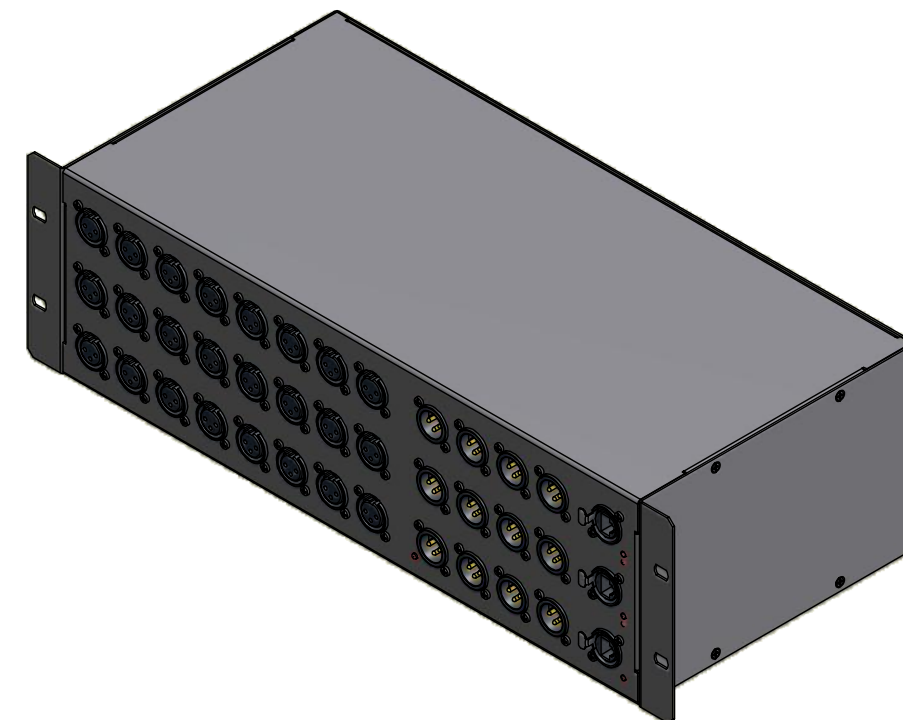

GLD-AR2412 WEIGHTS AND MEASURES

GLD AR2412 - without box

Width 482.6mm (19")
 Depth 219.4mm (8.6")
 Height 136.7mm (5.4")
 Weight 5kg (11lbs)

GLD AR2412 - including box

Width 595mm (23.4")
 Depth 342mm (13.5")
 Height 250mm (9.8")
 Weight 6.4kg (14.1lbs)