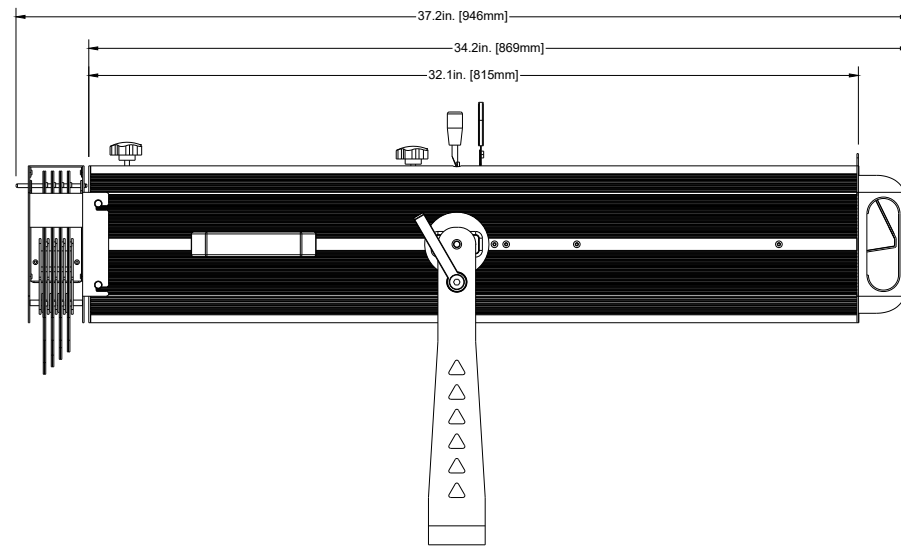

TITLE:		ADJ FS3000LED		DATE:		201210	
SCALE:	TOL:	.XX(X)	.XXX(.XX)	ANGLE:			
NONE	±	-	-	-			