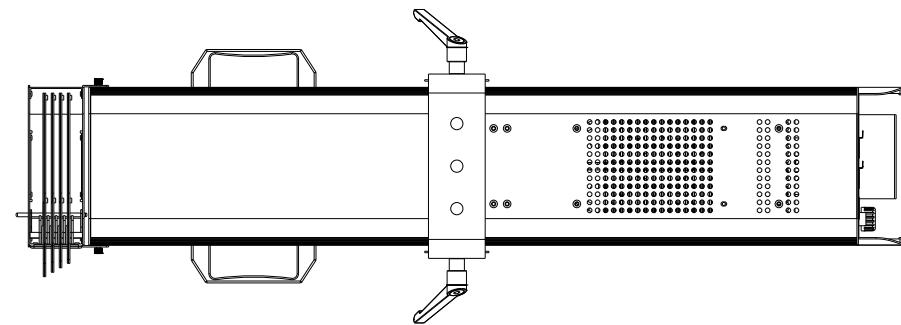

TITLE:		ADJ FS3000LED		DATE:		201210	
SCALE:	TOL:	.XX(X)	.XXX(.XX)	ANGLE:			
NONE	±	-	-	-			