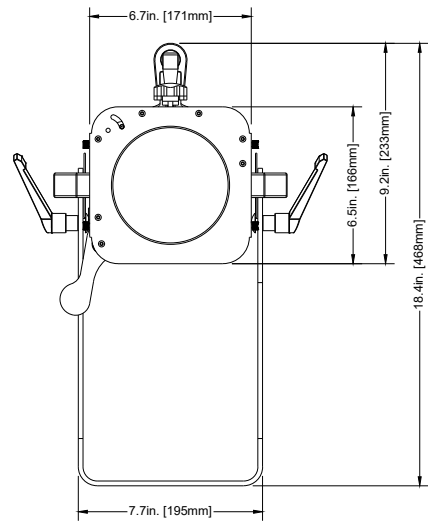

TITLE:		ADJ FS3000LED		DATE:		201210	
SCALE:	TOL:	.XX(X)	.XXX(.XX)	ANGLE:			
NONE	±	-	-	-			