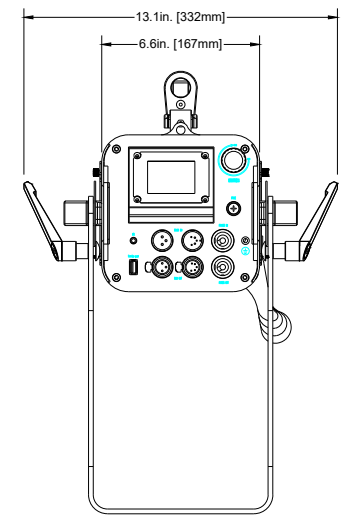

TITLE:		ADJ FS3000LED		DATE:		201210	
SCALE:	TOL:	.XX(X)	.XXX(.XX)	ANGLE:			
NONE	±	-	-	-			