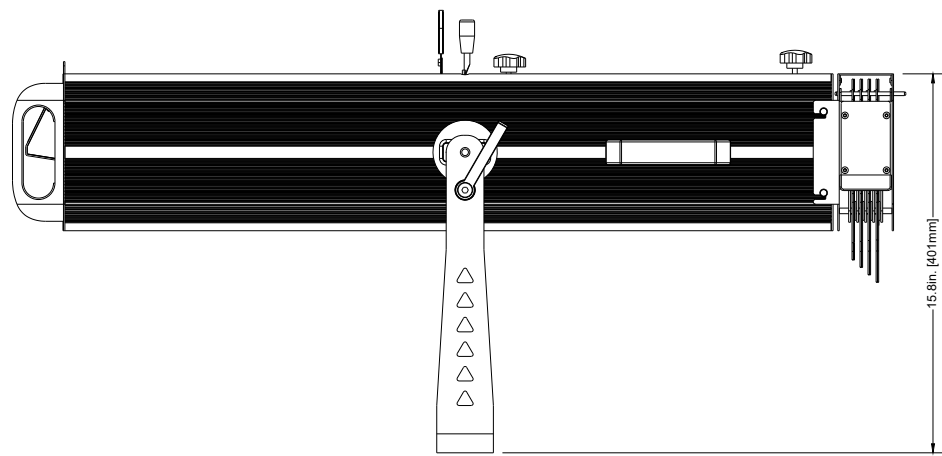

TITLE:		ADJ FS3000LED		DATE:		201210	
SCALE:	TOL:	.XX(X)	.XXX(.XX)	ANGLE:			
NONE	±	-	-	-			