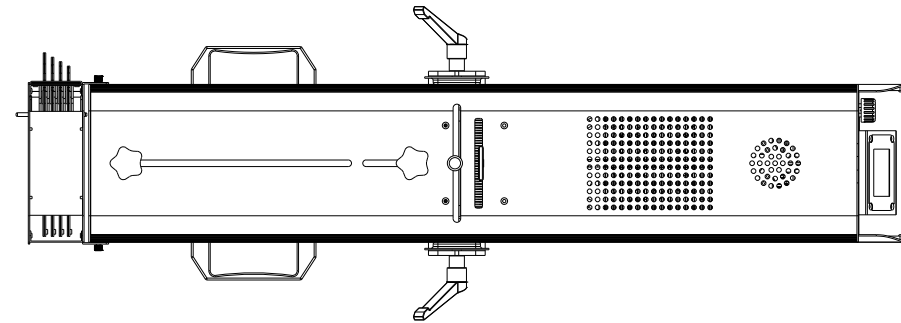

TITLE:		ADJ FS3000LED		DATE:		201210	
SCALE:	TOL:	.XX(X)	.XXX(.XX)	ANGLE:			
NONE	±	-	-	-			