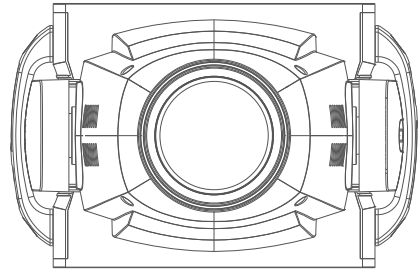

TITLE:		ADJ FOCUS SPOT 6Z		DATE:		18-NOV-2020	
SCALE:	TOL:	.XX(X)	.XXX(.XX)	ANGLE:			
NONE	± 1mm	-	-	-			