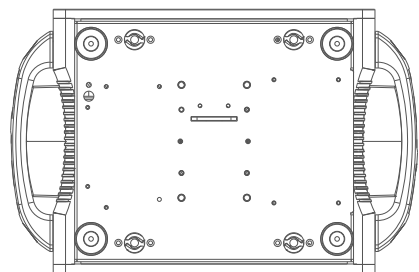

TITLE:		ADJ FOCUS SPOT 6Z		DATE:		18-NOV-2020	
SCALE:	TOL:	.XX(X)	.XXX(.XX)	ANGLE:			
NONE	± 1mm	-	-	-			