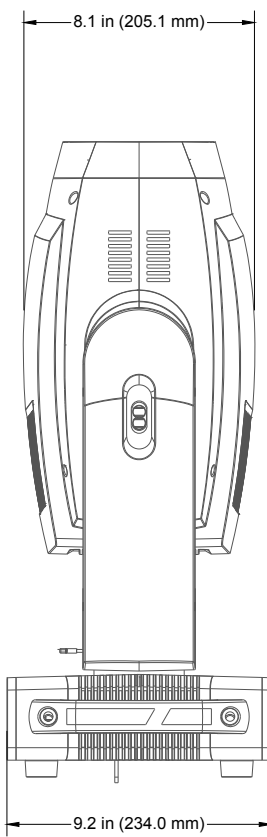

TITLE:		ADJ FOCUS SPOT 6Z		DATE:		18-NOV-2020	
SCALE:	TOL:	.XX(X)	.XXX(.XX)	ANGLE:			
NONE	± 1mm	-	-	-			