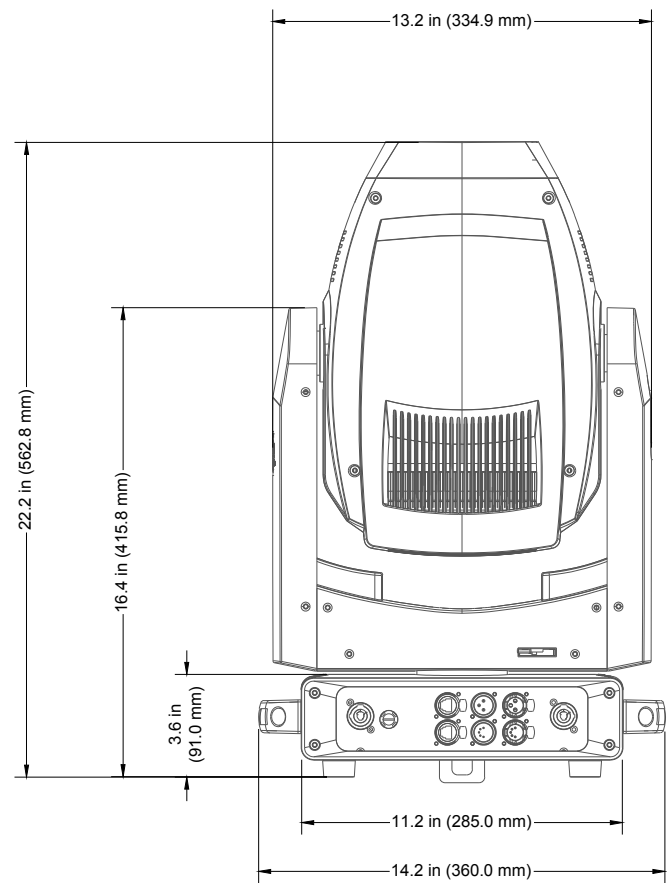

TITLE:		ADJ FOCUS SPOT 6Z		DATE:		18-NOV-2020	
SCALE:	TOL:	.XX(X)	.XXX(.XX)	ANGLE:			
NONE	± 1mm	-	-	-			